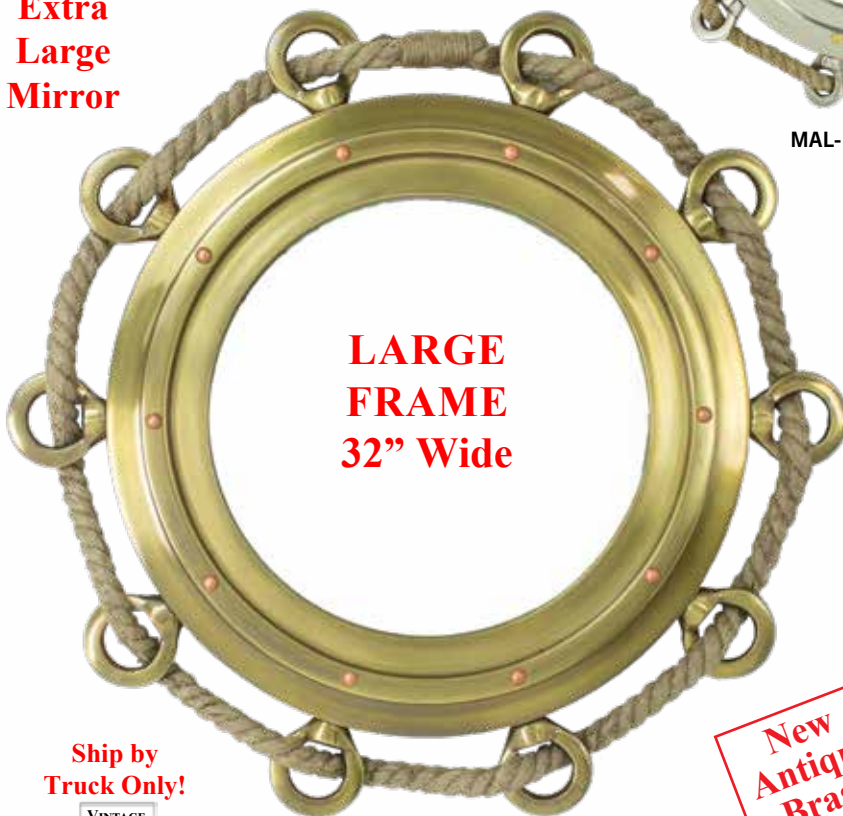

MAL-261 XL. PORTHOLE MIRROR W/ ROPE
32"W (18"Dia. Mirror) (3 cl.)
Pol. Al.

**LARGE FRAME
32" Wide**