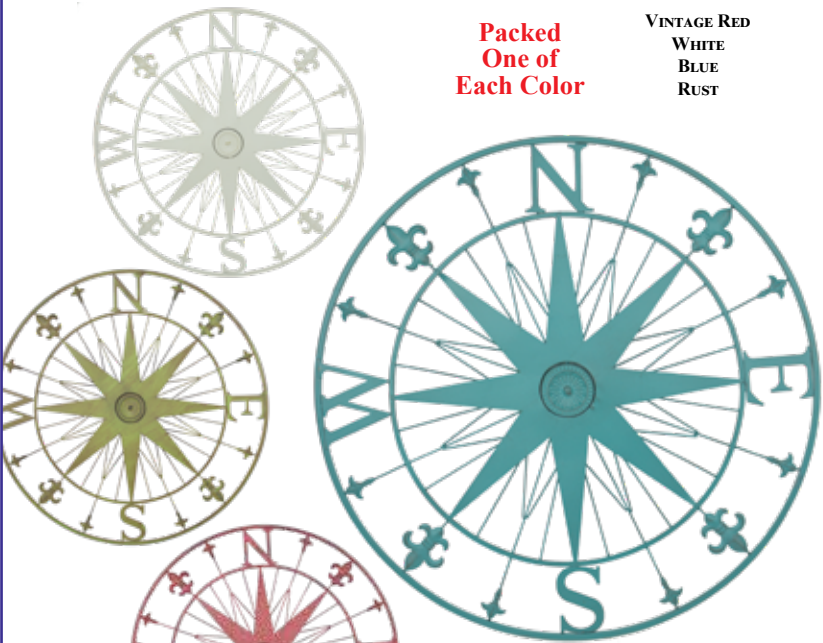

Must ask for "MDSE/FREIGHT SPECIAL"
GOOD UNTIL December 31, 2023

COMPASS ROSE

**Packed
One of
Each Color**

VINTAGE RED
WHITE
BLUE
RUST

These are
a Large
29.5"
Diameter

MT-119 COMPASS ROSE -Tin
29.5"Dia. (Pkg. 4) (8 cl.)