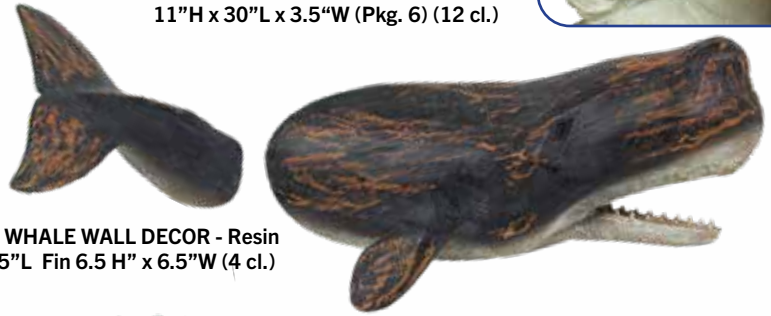

NICELY DONE
RESIN MERMAID

MFG. did great
packing, but packed
in 6 together, so we
sell in 6's - they
are worth it!

MR-207 MERMAID PLAQUE
Resin - Wall Mount
11"H x 30"L x 3.5"W (Pkg. 6) (12 cl.)

MR-204 MERMAID - Resin
17"H x 6.5"L x 6"W (4 cl.)