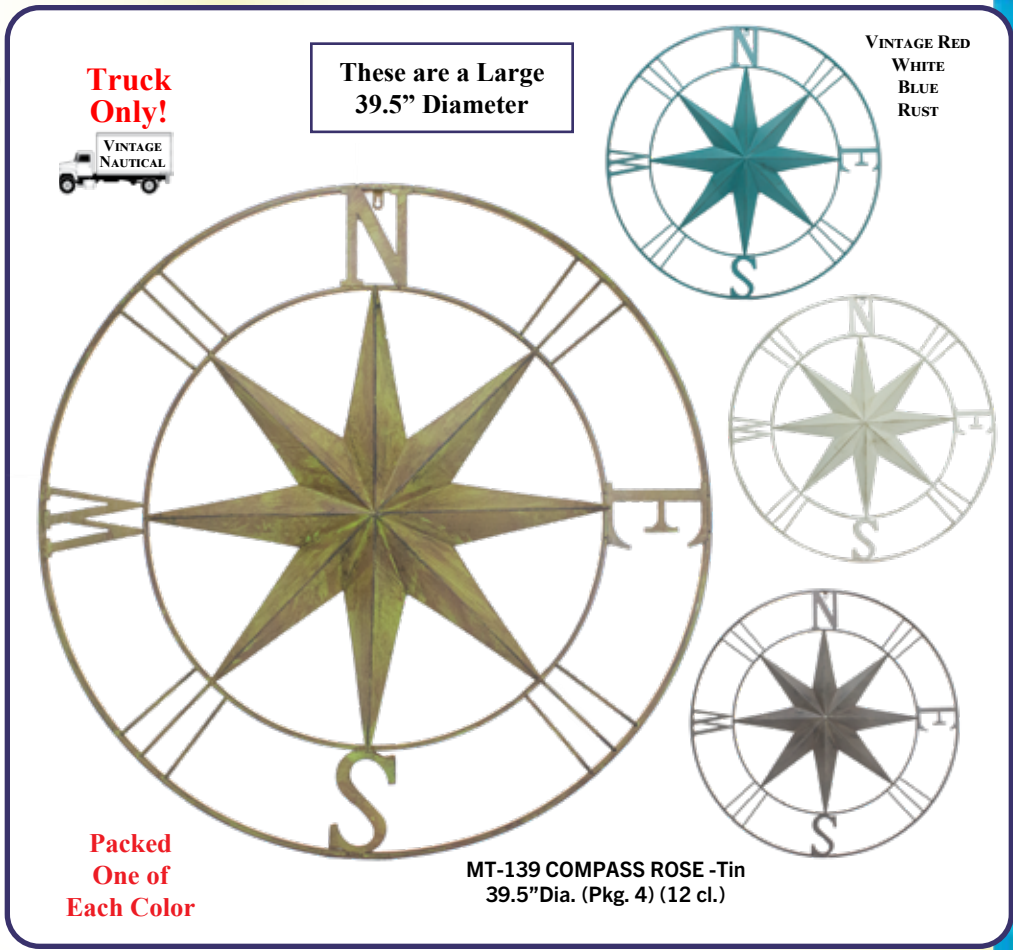

DISTRESS
GALVANIZED

39.5"
DIAMETER

VINTAGE
RUST

**Truck
Shipping
ONLY!**

MT-129
LG. COMPASS
ROSE -Tin
39.5"Dia.
(Pkg. 4) (12 cl.)

A-275 LG. COMPASS
ROSE - Rust
19.5"Dia.
(Pkg. 2) (8 cl.)

**Truck
Only!**

These are a Large
39.5" Diameter