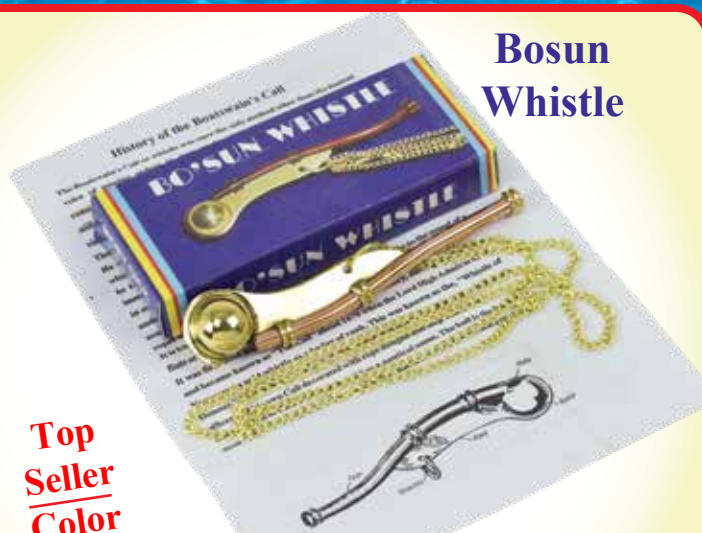

**MB-1192 ANCHOR BOX
W/ 4 COASTERS**
2.25"H x 4.75"L x 4.75"W (20 cl.)

**Handmade
Coaster Sets
with Anchor Box**

BB-1109 ANCHOR BOX W/ 4 COASTERS
2"H x 4.5"L x 4.5"W (20 cl.)

Bosun Whistle

**Top Seller
Color Box
Directions**