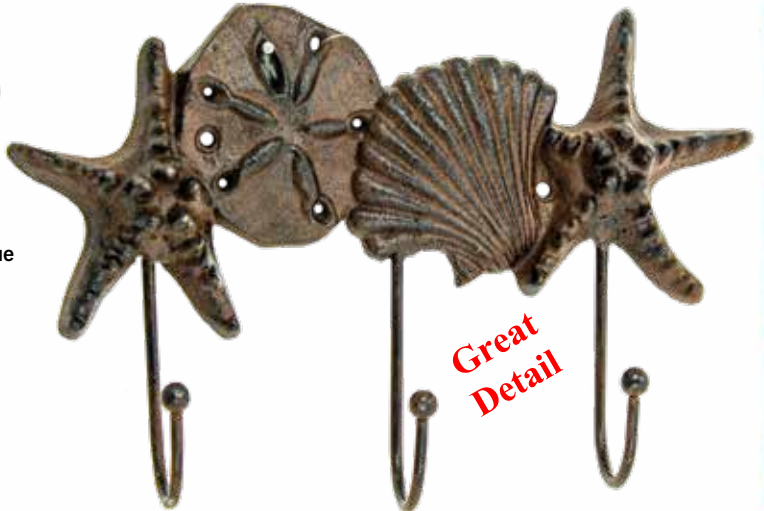

Great Detail

MA-2036 SEASHORE RACK - Rust
6.5"H x 10"L (Pkg. 4) (16 cl.)