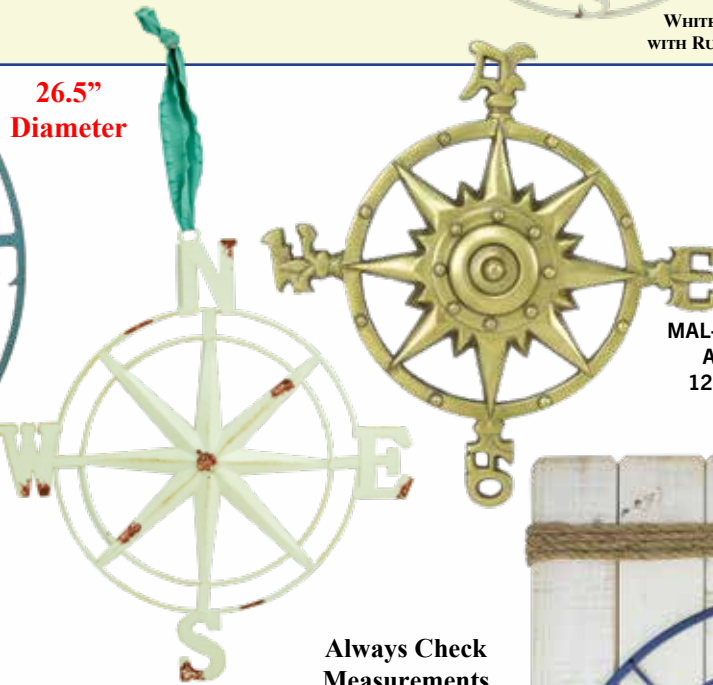

26.5" Diameter

MT-149 COMPASS ROSE DECOR - Tin
13"H x 12"W (24 cl.)

Always Check Measurements
Photos May Vary