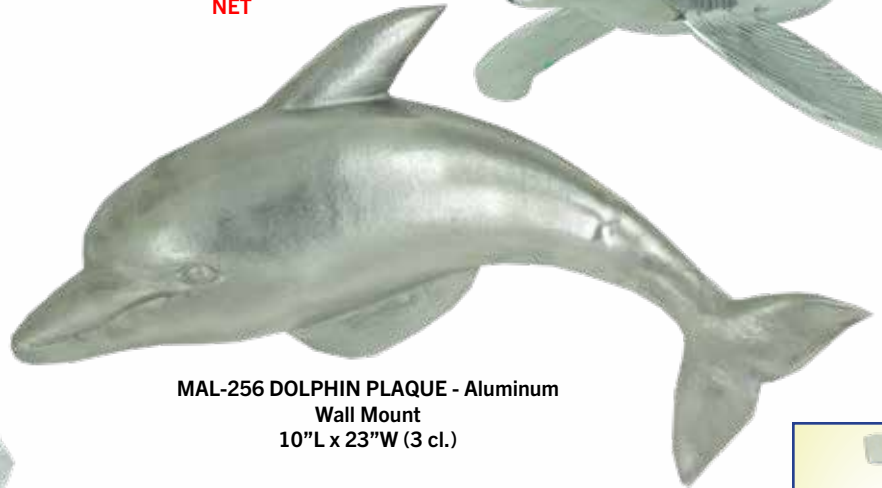

MAL-256 DOLPHIN PLAQUE - Aluminum
Wall Mount
10"L x 23"W (3 cl.)

**NET
Price**

MAL-262 "NET" SHARK HEAD - AL.
Wall Mount
10"H x 10"L x 16.5"W (3 cl.)
NET

Wall or Desktop

MAL-210 HAMMERHEAD SHARK PLAQUE
5"H x 20"L x 6"W (4 cl.)
Polished Aluminum