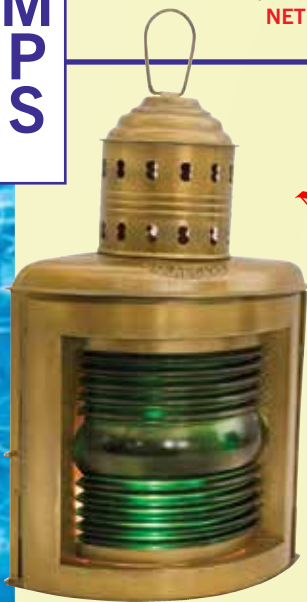

NET

NAUTICAL LAMPS

NET

ML-068 PENDANT LAMP
19"H x 12"Dia. (14" Chain) (one case)
NET

NET

ML-067 PENDANT LAMP
16"H x 20"Dia. (20" Chain) (one case)
NET

NET

ML-066 PENDANT LAMP
22"H x 15.5"Dia. (14" Chain) (one case)
NET