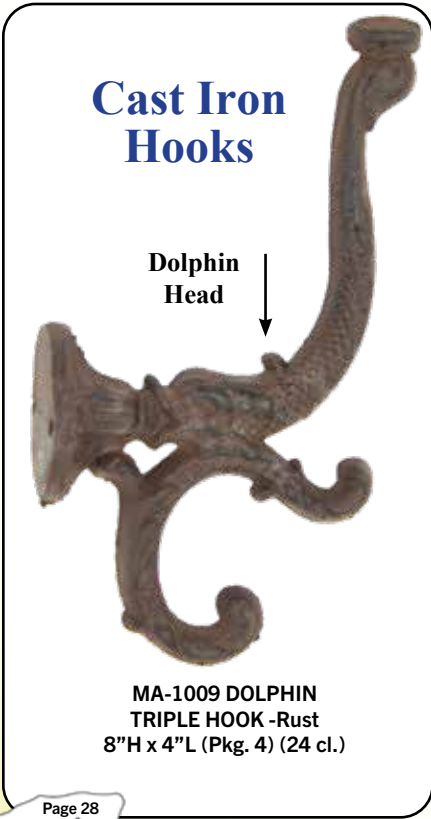

MA-1182 WHALE HOOK - Rust
6"H x 5.75"L (Pkg. 4) (32 cl.)

**Cast Iron
Hooks**

**Dolphin
Head**

**MA-1009 DOLPHIN
TRIPLE HOOK - Rust**
8"H x 4"L (Pkg. 4) (24 cl.)