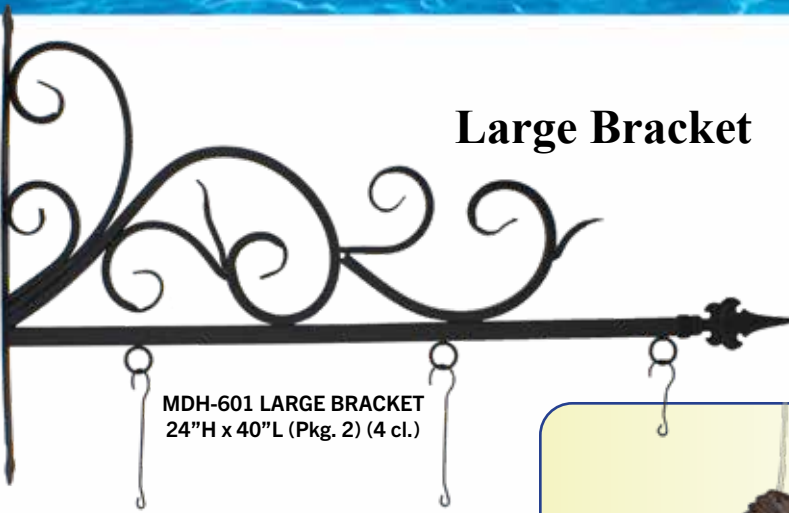

Large Bracket

MDH-601 LARGE BRACKET
24"H x 40"L (Pkg. 2) (4 cl.)

MDH-600 ADJUSTABLE BRACKET
27"- 38"L (Pkg. 2) (4 cl.)

Large Hanging Resin Fish

Full-Bodied

MDR-508 REEF SHARK - Resin
15"H x 46"L x 17"W (3 cl.)