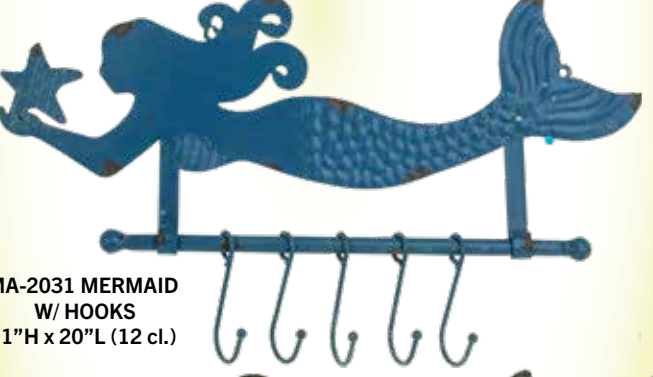

Package Four One of each Color

MA-2031 MERMAID W/ HOOKS 11"H x 20"L (12 cl.)

A-823 CRAB STEP 11.5"L x 9"W (Pkg. 3) (12 cl.)

Solid Copper and Brass

MDVV-313P POL. SAILORS DELIGHT Body Measures 20"H x 29.5"L x 1.5"W (4 cl.) (15 lbs.)