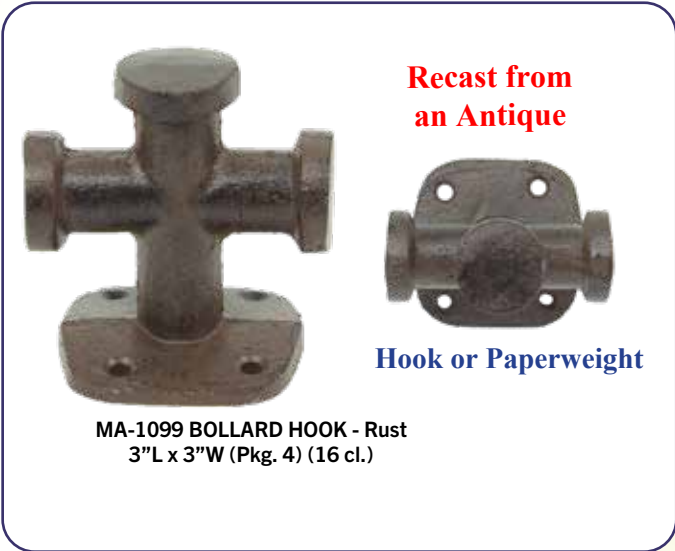

**Recast from
an Antique**

Hook or Paperweight

MA-1099 BOLLARD HOOK - Rust
3"L x 3"W (Pkg. 4) (16 cl.)