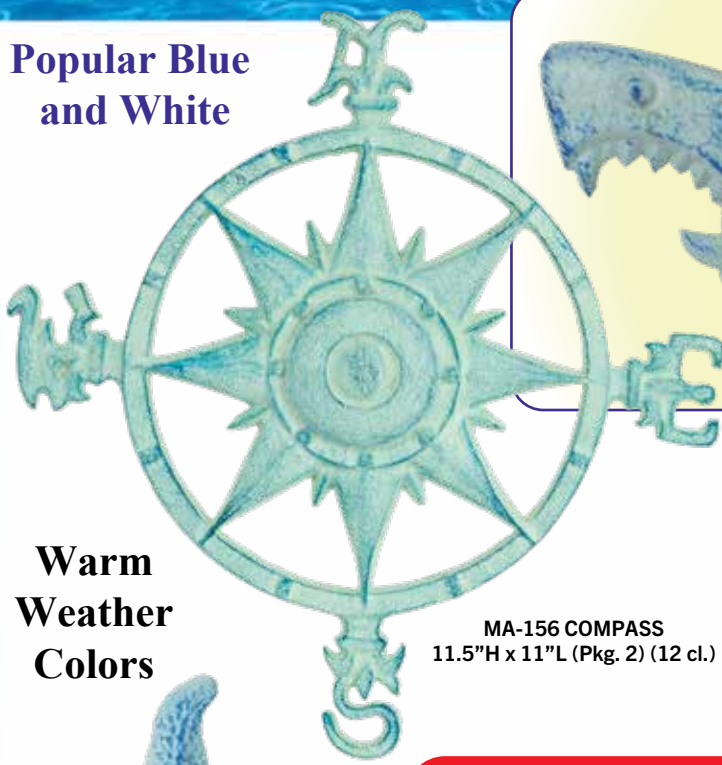

Popular Blue
and White

Warm
Weather
Colors