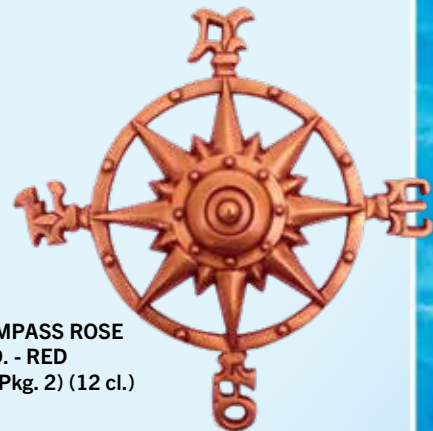

MT-132 COMPASS ROSE -Tin
26"H x 19"W
(Pkg. 4) (16 cl.)

**26.5"
Diameter**

VINTAGE
BLUE

VINTAGE
RED

MT-125 COMPASS ROSE -Tin
26.5"Dia. (Pkg. 4) (12 cl.)

2 of Each Color

**A-537 COMPASS ROSE
MED. - Rust**
11.5"Dia. (Pkg. 2) (12 cl.)

**Cast Iron
Compass Rose
Good Selling
Since the 1960's**

**A-544 COMPASS ROSE
MED. - RED**
11.5"Dia. (Pkg. 2) (12 cl.)

COMPASS ROSE

36"
DIAMETER

**Truck
Only!**

MT-134 LG. COMPASS ROSE -Tin
36"Dia. (Pkg. 4) (12 cl.)