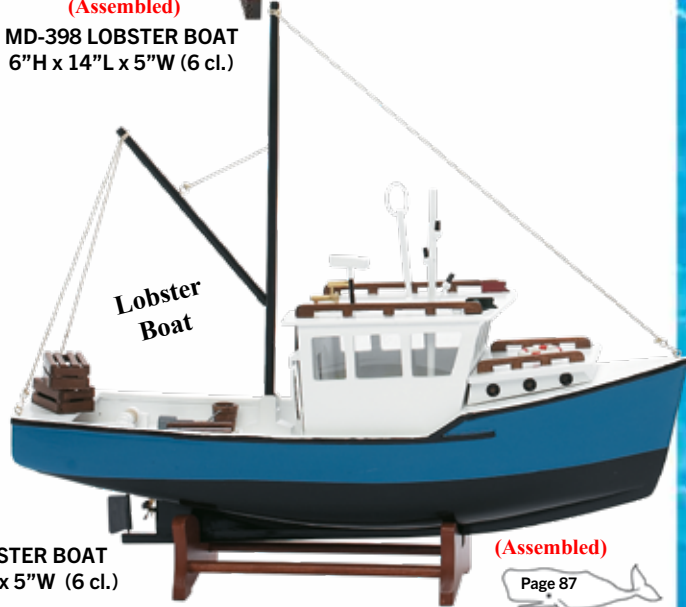

(Assembled)
MD-398 LOBSTER BOAT
6"H x 14"L x 5"W (6 cl.)

Outer Banks
Sailboat

Mdse/Freight
Special \$600.00 or
More Less 15% on
PAGE 5
→

MD-383 BLUENOSE
34"H x 26"L x 4.5"W (6 cl.)

M-261 LOBSTER BOAT
15"H x 17"L x 5"W (6 cl.)