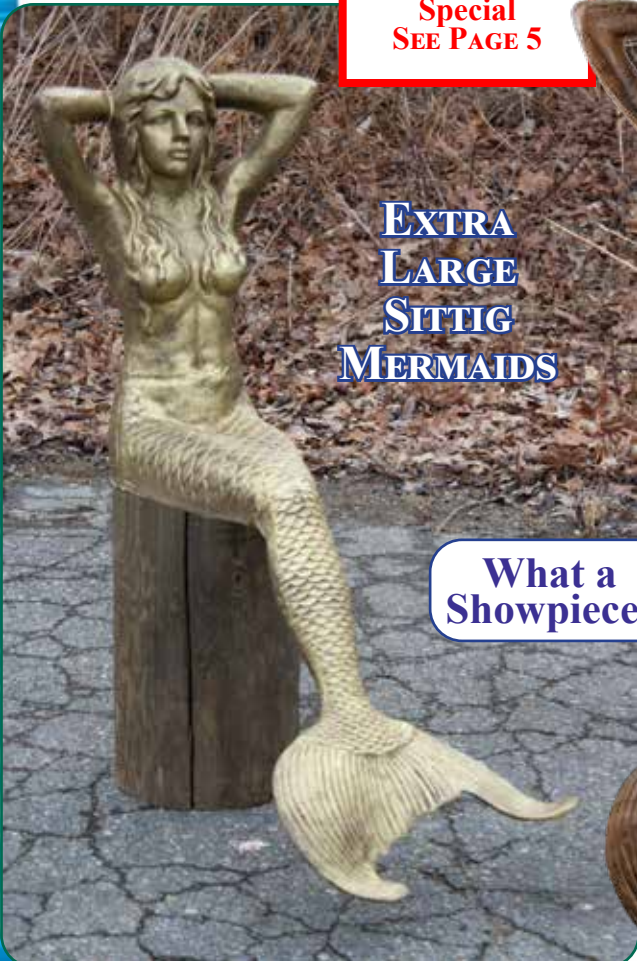

AA-1510 GIANT SITTING MERMAID - Gold
39"L x 14"W - SIT 19"H (3 cl.) (55 lbs.)

AA-1500 GIANT SITTING MERMAID - Rust
39"L x 14"W - SIT 19"H (3 cl.) (55 lbs.)

EXTRA LARGE SITTING MERMAIDS

What a Showpiece!