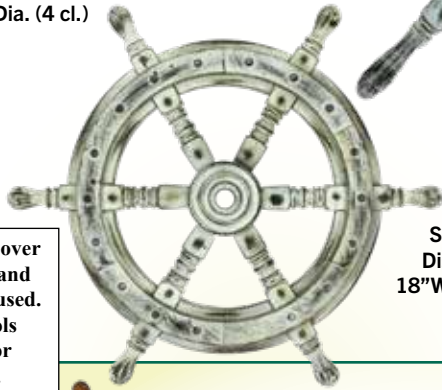

H-048
DECORATIVE
HARPOON
5'L

**Handmade
Locally**

MS-352 SHIP WHEEL
Distressed White
25"W x 17"Dia. (4 cl.)

*Distressed
White*

MS-353 SHIP WHEEL
Distressed White
36"W x 25"Dia. (4 cl.)

MS-357
SHIP'S WHEEL
Distressed White
18"W x 13"Dia. (8 cl.)