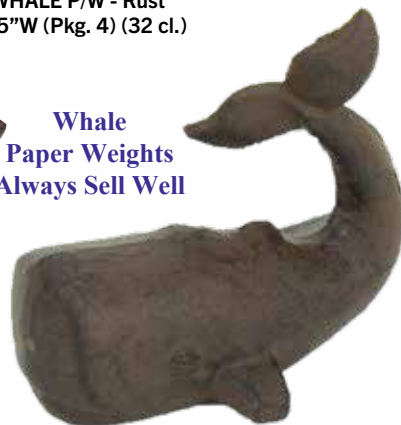

**Eye Catching
Bookends**

**Cast Iron
Whale
Bookend**

MA-1177 WHALE BOOKENDS - Rust
7"H x 10"L x 5"W (8 pr. cl.)

A-792 SPERM WHALE P/W - Rust
2"H x 3"L x 1"W (Pkg. 8) (64 cl.)

**Whale
Paper Weights
Always Sell Well**