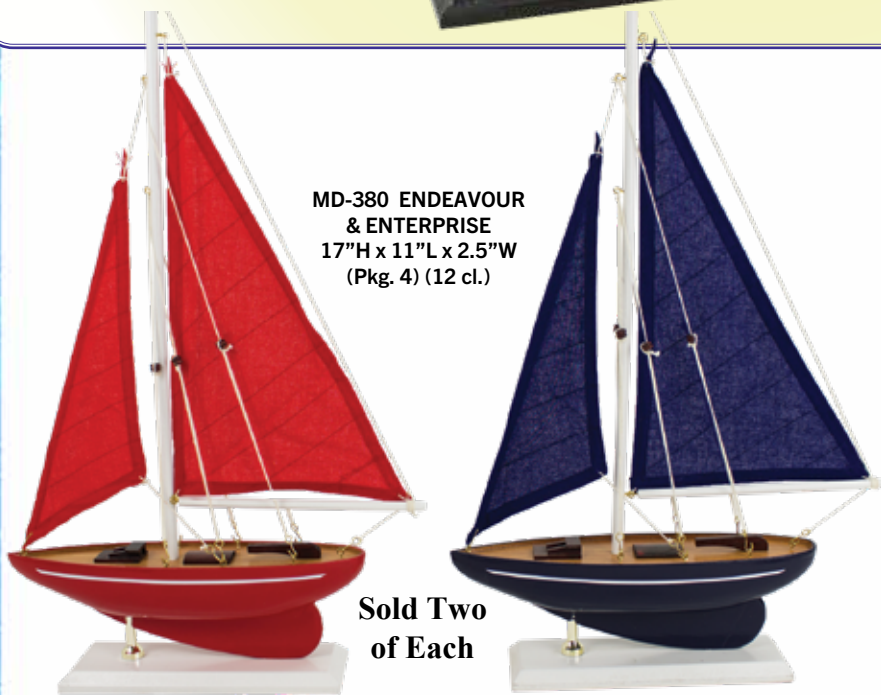

SMALL SIZE BOATS

When Doing The Mdse/ Freight
Special \$600.00 or more
Less 15%

SEE PAGE 5

MD-394 SAILBOATS
13.5"H x 9.5"L x 2.5"W (Pkg. 4) (40 cl.)

"Special Prices"

MD-380 ENDEAVOUR
& ENTERPRISE
17"H x 11"L x 2.5"W
(Pkg. 4) (12 cl.)

Sold Two
of Each

MD-377 SAILBOATS
4"H x 4"L x 1.25"W (Pkg. 4) (48 cl.)
(One of ea. color)

Colorful Fast Moving Wooden Sailboats

MD-395 SAILBOATS
6"H x 5"L x 2"W
(Pkg. 4) (24 cl.)
(1 of ea. color)

MD-354 SAILBOATS
9"H x 9"L x 2"W (Pkg. 4) (12 cl.)