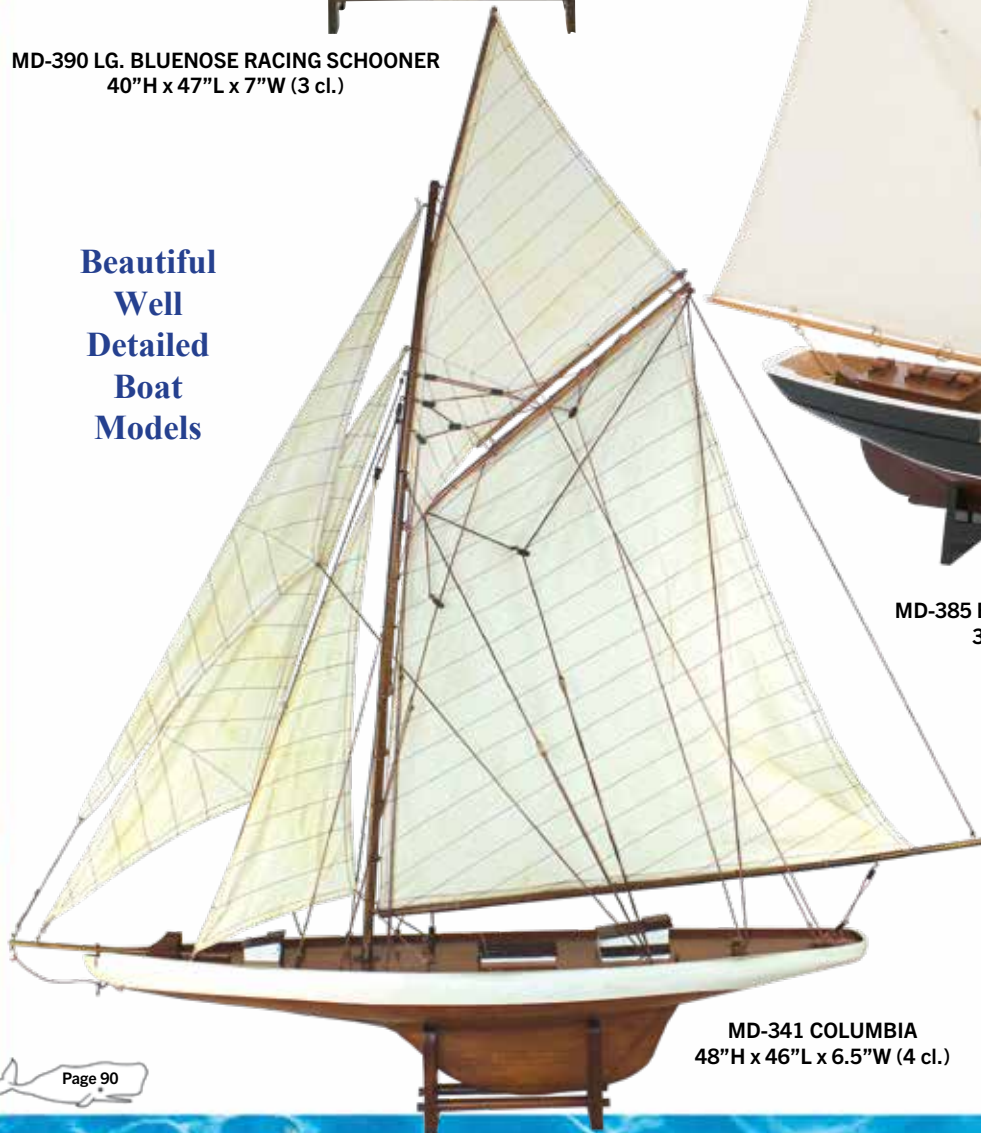

Beautiful
Well
Detailed
Boat
Models

MD-385 BLUENOSE RACING SCHOONER
34"H x 32"L x 5"W (6 cl.)

America's Cup
"Columbia"

MD-341 COLUMBIA
48"H x 46"L x 6.5"W (4 cl.)

BEAUTIFUL SAILING VESSELS

SHIP MODELS

MD-342 BLUENOSE
26"H x 30"L x 5"W (6 cl.)