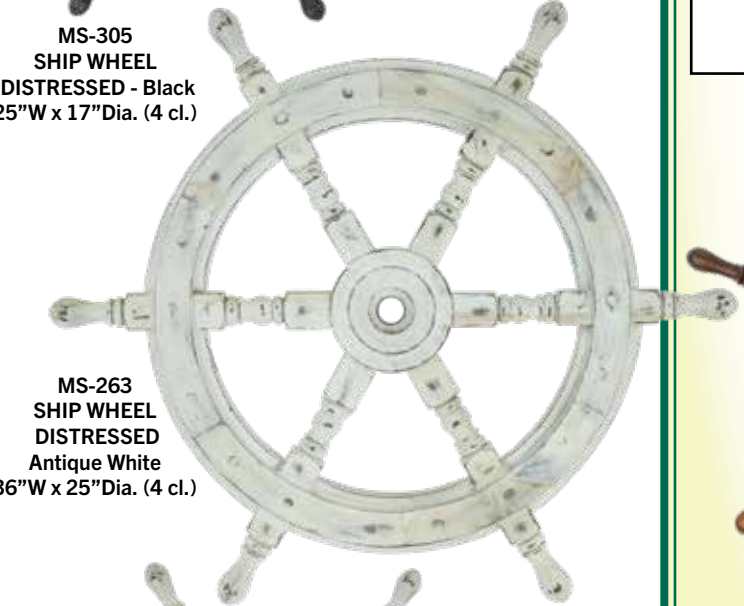

MS-356 SHIP'S WHEEL
DISTRESSED - Black
18"W x 13"Dia. (8 cl.)

MS-263 SHIP WHEEL
DISTRESSED
Antique White
36"W x 25"Dia. (4 cl.)

MS-227 SHIP WHEEL
DISTRESSED
Antique White
25"W x 17"Dia. (4 cl.)

Great Wall Decor