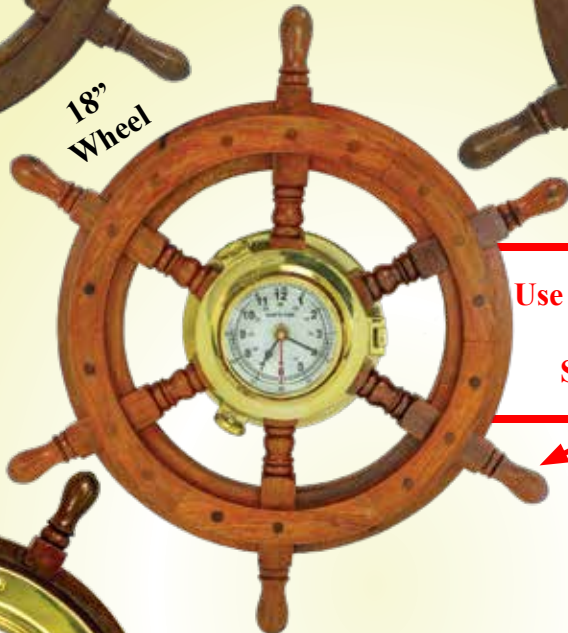

MC-228 SHIP'S WHEEL CLOCK
18"W x 3"Dia. Face (4 cl.)

**Use Mdse/Freight
Special
SEE PAGE 5**

Solid Brass