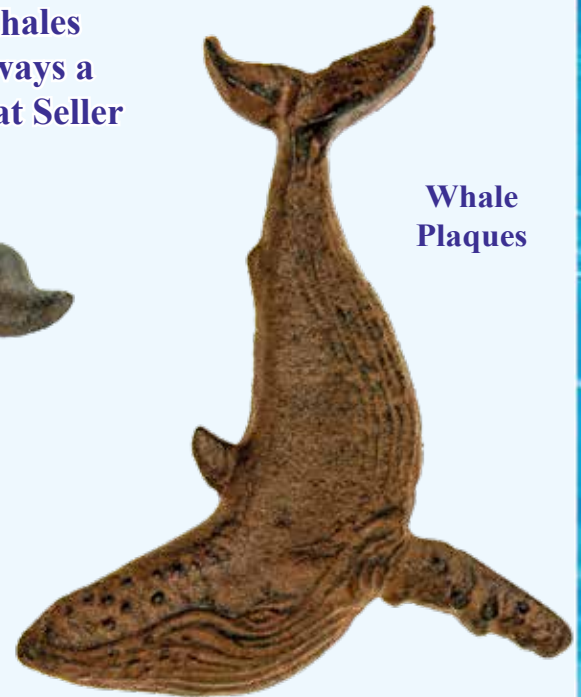

Whales Always a Great Seller

MA-1189 SPERM WHALE PLAQUE - Rust
6.5"H x 11"L (Pkg. 4) (16 cl.)

GREAT DOORSTOP

MA-2047 WHALE DOOR WEDGE - Rust
4"H x 7"L x 1" (Pkg. 2) (16 cl.)

Whale Plaques

MA-1190 HUMPBACK WHALE PLAQUE - Rust
11"L X 8"W (Pkg. 4) (24 cl.)