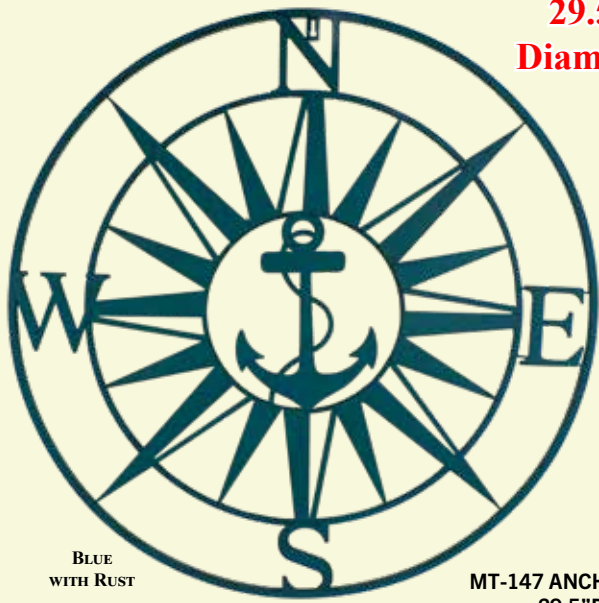

COMPASS ROSE

29.5" Diameter

GREAT NAUTICAL

DECOR
SOLD ONE OF EACH COLOR

BLUE WITH RUST

MT-147 ANCHOR COMPASS ROSE - Tin
29.5"Dia. (Pkg. 4) (12 cl.)

GREEN WITH RUST

VINTAGE RUST