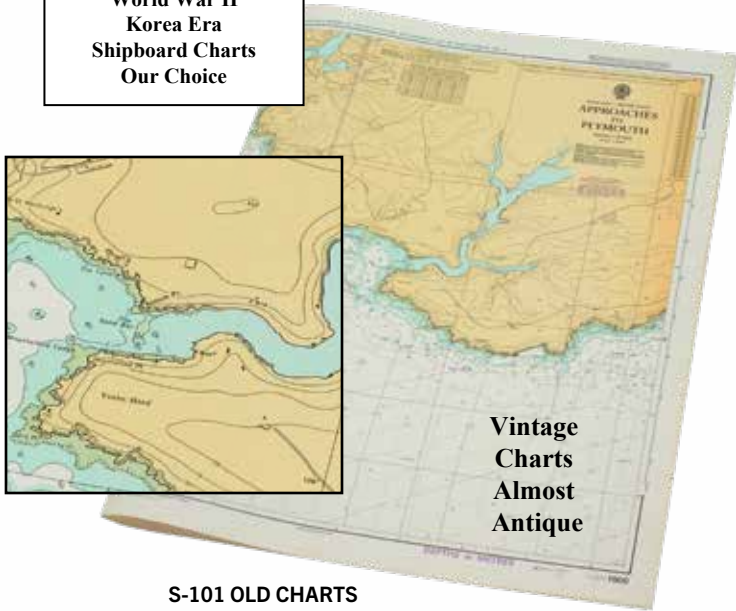

MB-1292 INCLINOMETER
10.5"H x 12"W (10 cl.)

MB-1162 DOUBLE INCLINOMETER - Brass
19"H x 8.5"W (6 cl.)

World War II
Korea Era
Shipboard Charts
Our Choice

Vintage Charts
Almost
Antique

S-101 OLD CHARTS
Various Sizes and Locations
28"x 40" (24 cl.)