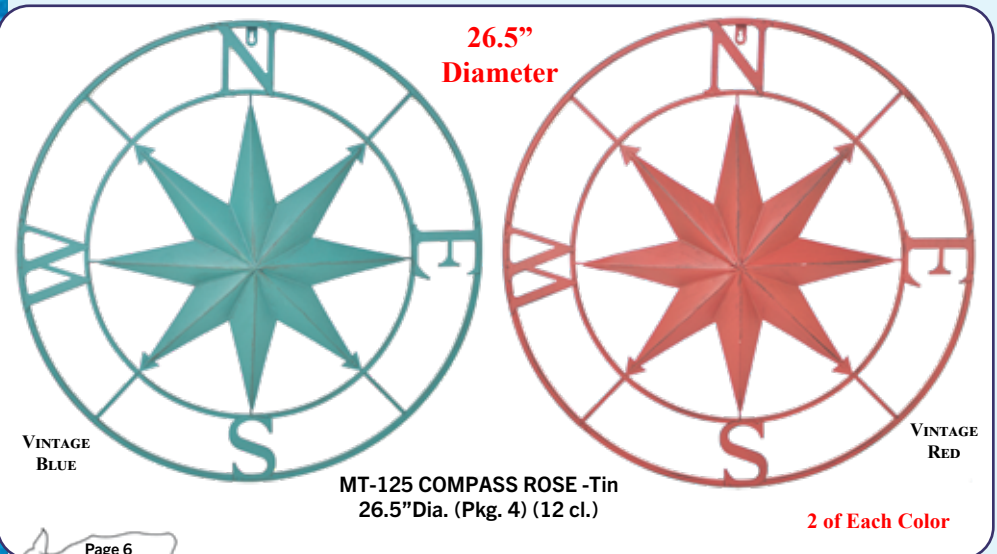

**A-544 COMPASS ROSE
MED. - RED**
11.5"Dia. (Pkg. 2) (12 cl.)

**26.5"
Diameter**

VINTAGE
BLUE

VINTAGE
RED

MT-125 COMPASS ROSE -Tin
26.5"Dia. (Pkg. 4) (12 cl.)

2 of Each Color