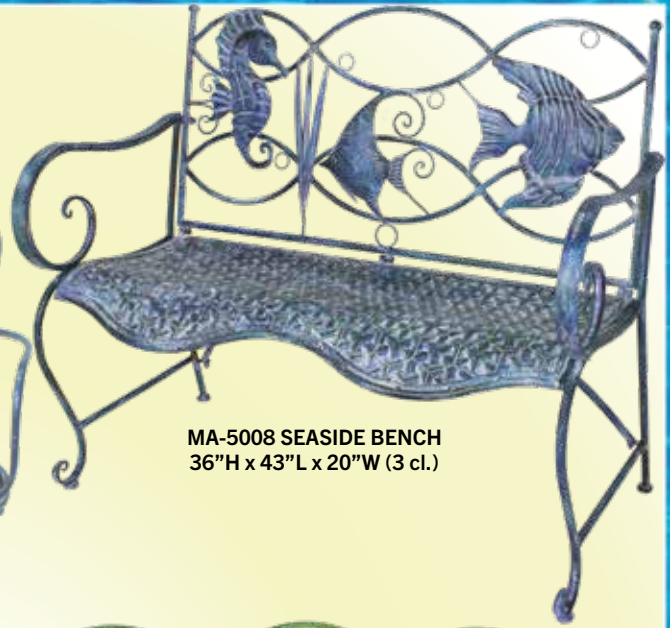

MA-5008 SEASIDE BENCH
36"H x 43"L x 20"W (3 cl.)