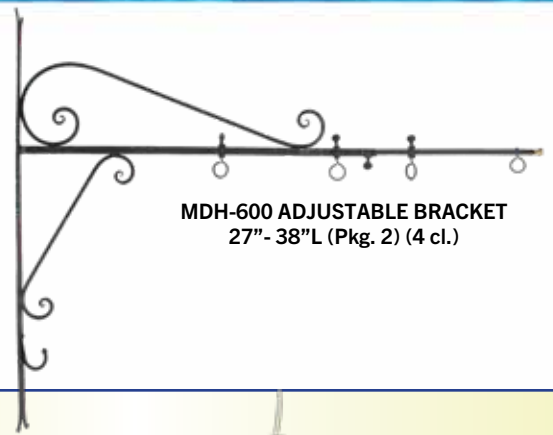

Large Bracket

MDH-601 LARGE BRACKET
24"H x 40"L (Pkg. 2) (4 cl.)

MDH-600 ADJUSTABLE BRACKET
27"- 38"L (Pkg. 2) (4 cl.)

Large Hanging Resin Fish

Full-Bodied

MDR-508 REEF SHARK - Resin
15"H x 46"L x 17"W (3 cl.)