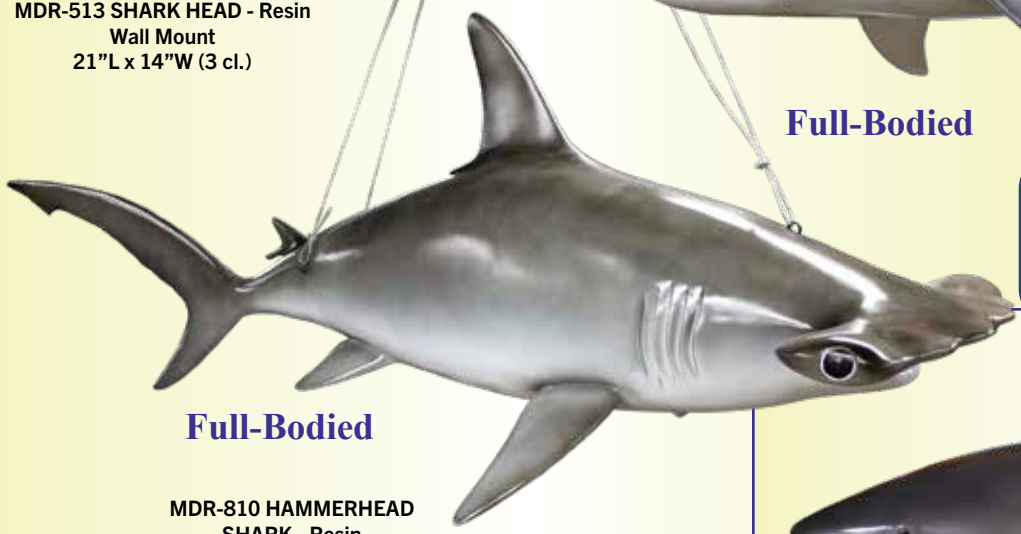

Full-Bodied

Full-Bodied

MDR-810 HAMMERHEAD SHARK - Resin
28"H x 72"L x 26"W (3 cl.)