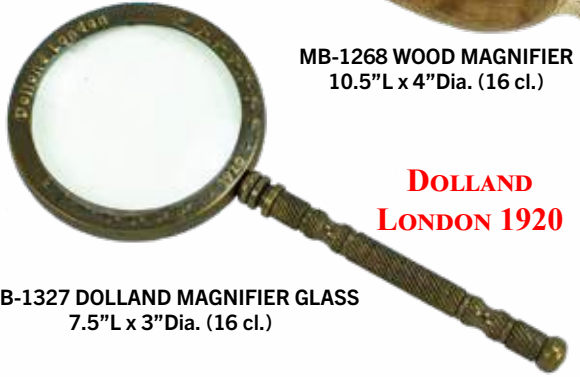

**DOLLAND
LONDON 1920**