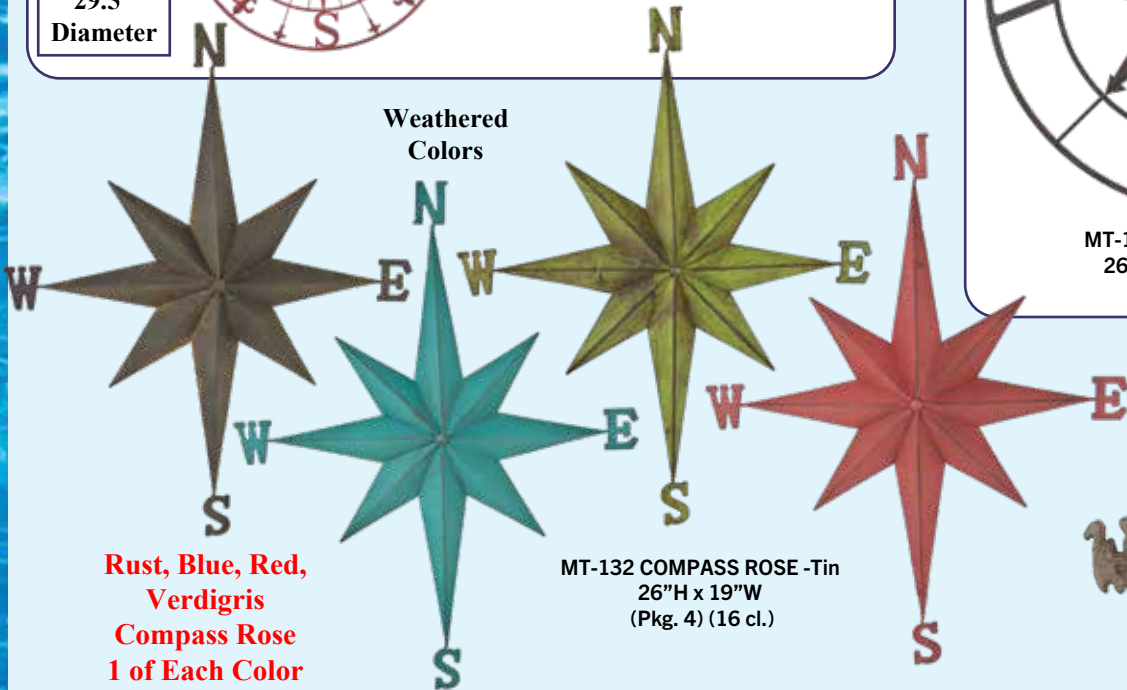

MT-119 COMPASS ROSE -Tin
29.5"Dia. (Pkg. 4) (8 cl.)

MT-116 COMPASS ROSE -Tin
26.5"Dia. (Pkg. 4) (12 cl.)

**A-537 COMPASS ROSE
MED. - Rust**
11.5"Dia. (Pkg. 2) (12 cl.)

**Weathered
Colors**

**Rust, Blue, Red,
Verdigris
Compass Rose
1 of Each Color**

MT-132 COMPASS ROSE -Tin
26"H x 19"W
(Pkg. 4) (16 cl.)