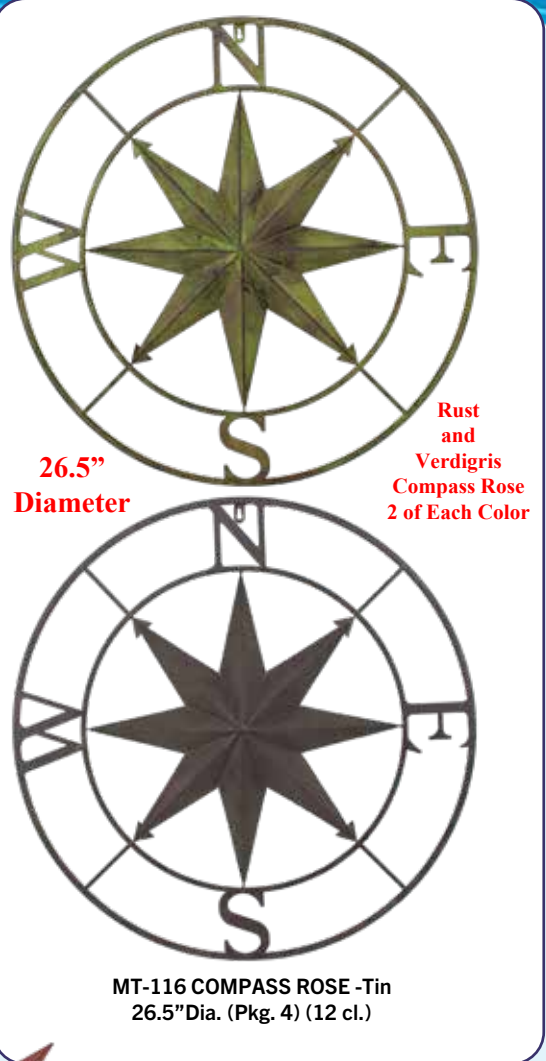

Must ask for "MDSE/FREIGHT SPECIAL"
GOOD UNTIL December 31, 2023

COMPASS ROSE

**Packed
One of
Each Color**

VINTAGE RED
WHITE
BLUE
RUST

These are
a Large
29.5"
Diameter

MT-119 COMPASS ROSE -Tin
29.5"Dia. (Pkg. 4) (8 cl.)