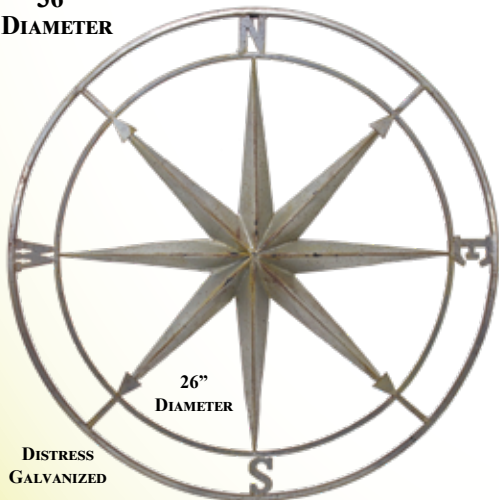

26"
DIAMETER

DISTRESS
GALVANIZED

MT-133 COMPASS ROSE -Tin
26"Dia. (Pkg. 4) (12 cl.)