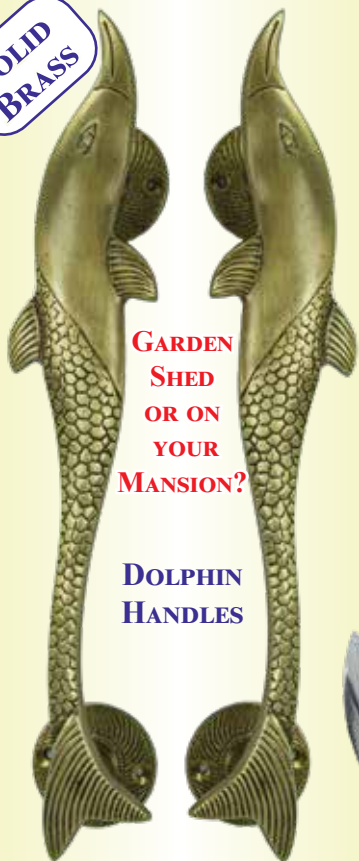

SOLID BRASS

GARDEN SHED OR ON YOUR MANSION?

DOLPHIN HANDLES

MB-1331 DOLPHIN HANDLES
12"L x 2"W (8 cl.)