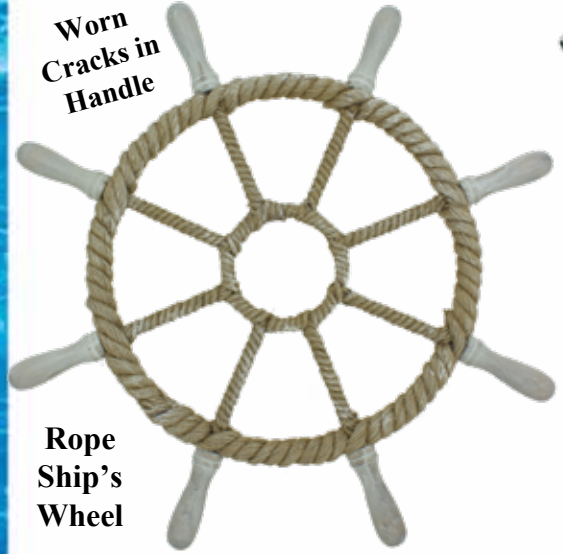

MS-520 SHIP'S WHEEL
48"W
(37" Dia, w/o Pegs) (3 cl.)

Worn Cracks in Handle

Rope Ship's Wheel

MS-350 ROPE SHIP'S WHEEL
21"Dia. (Pkg. 2) (8 cl.)