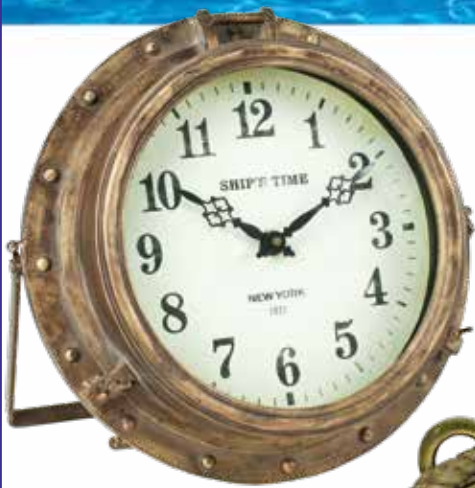

**NAUTICAL
CLOCKS**

MC-173 PORTHOLE CLOCK - Iron
12"H x 14"Dia. x 9"Dia. Face (6 cl.)