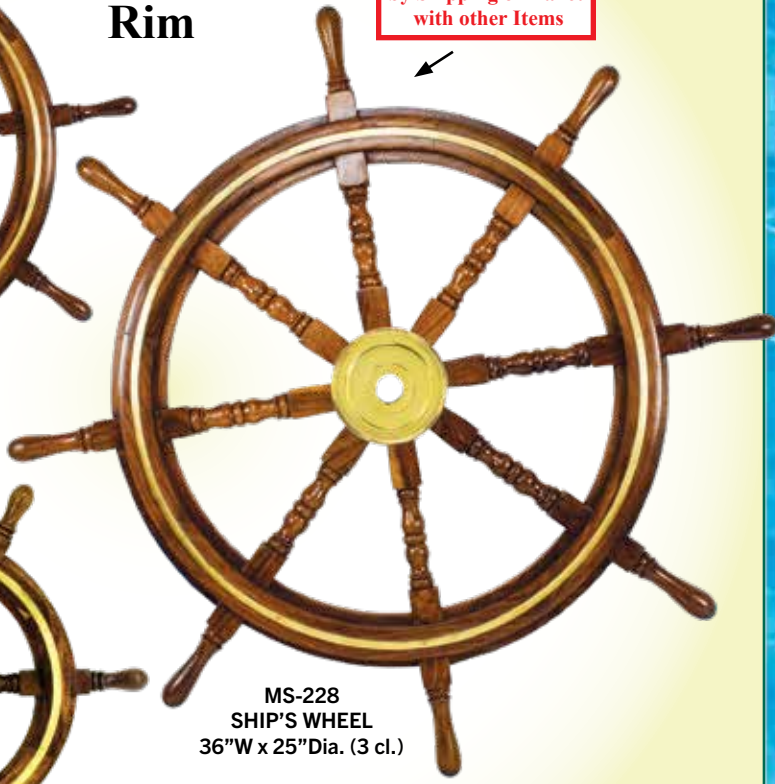

MS-228
SHIP'S WHEEL
36"W x 25"Dia. (3 cl.)