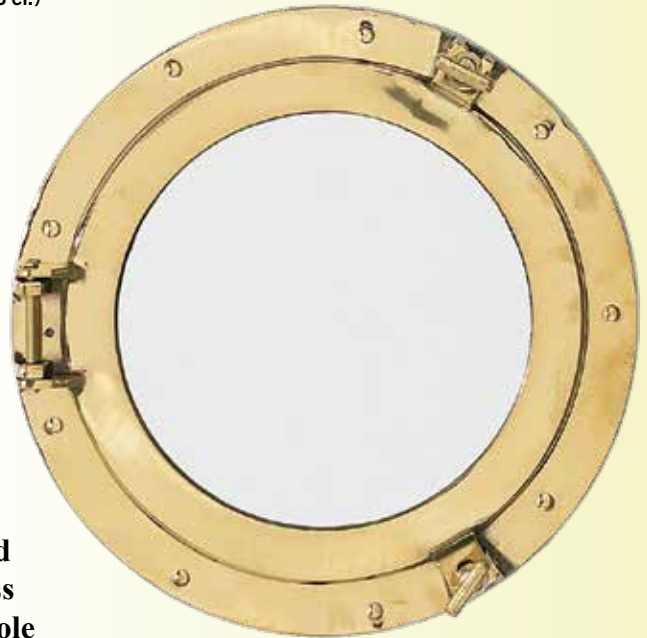

B-023 BRASS PORTHOLE MIRROR
20" Dia. (13.5" Dia. Mirror) (4 cl.)
Solid Brass

**Solid
Brass
Porthole
Mirrors
with a
Nickel
Finish**