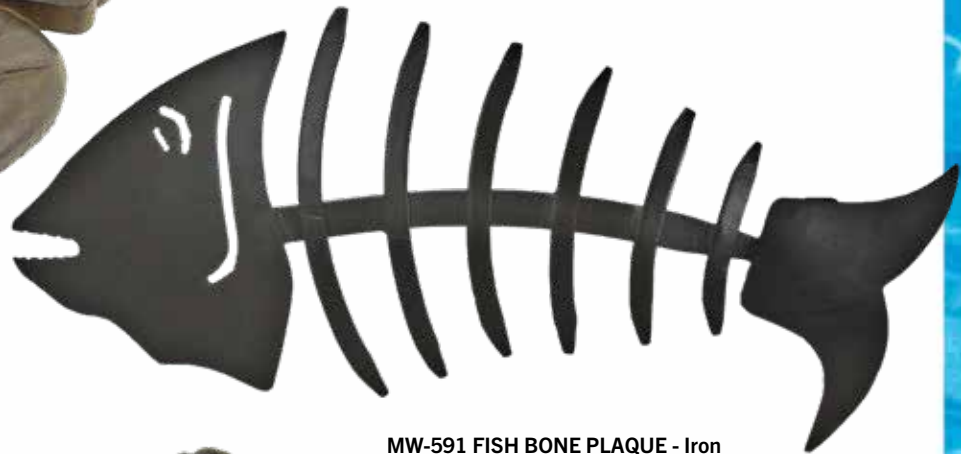

MW-591 FISH BONE PLAQUE - Iron
9"H x 20"L (6 cl.)