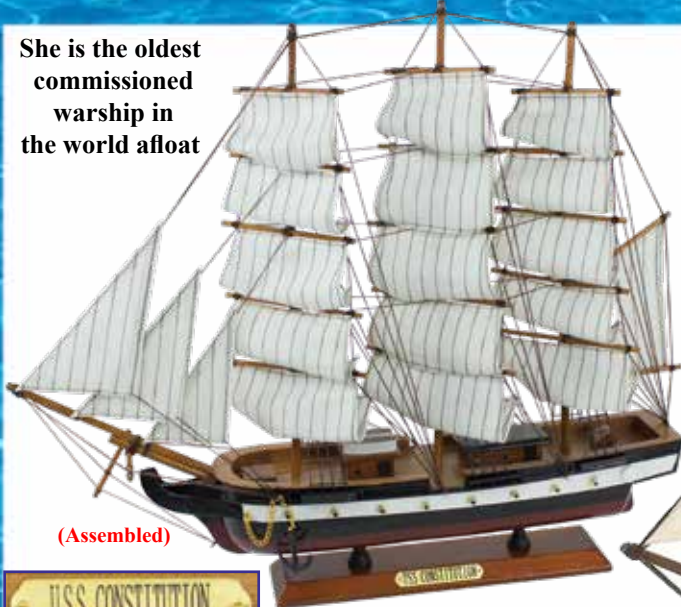

She is the oldest
commissioned
warship in
the world afloat

(Assembled)

MD-392 SMALL USS CONSTITUTION
13"H x 12"L x 3"W (12 cl.)

Barque "Eagle"
Tall Ship Built
1936
Used as a
Training Vessel