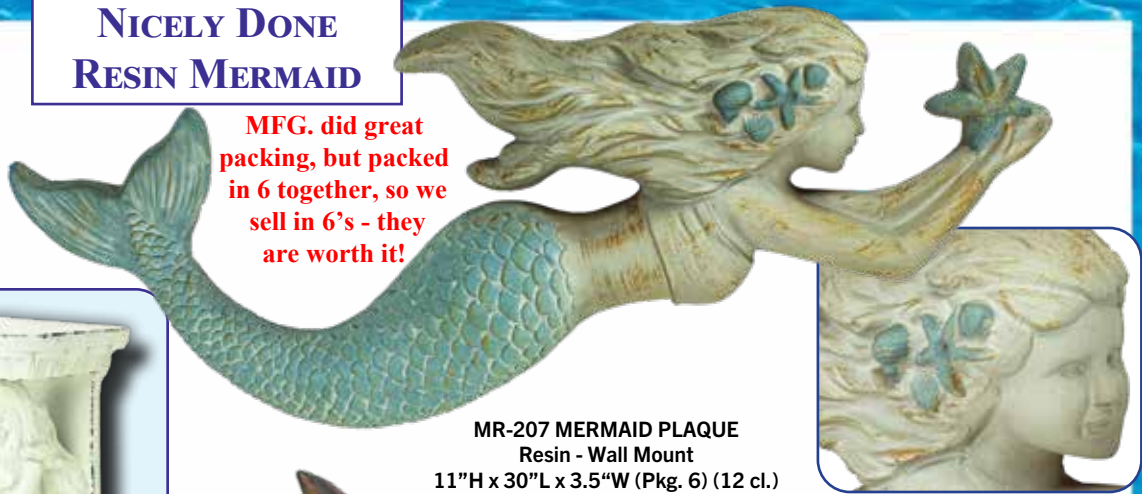

NICELY DONE
RESIN MERMAID

MFG. did great
packing, but packed
in 6 together, so we
sell in 6's - they
are worth it!

MR-207 MERMAID PLAQUE
Resin - Wall Mount
11"H x 30"L x 3.5"W (Pkg. 6) (12 cl.)