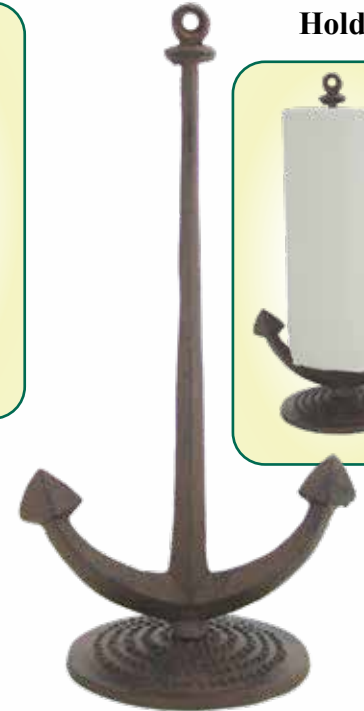

MA-1164 ANCHOR P.T. HOLDER
15.5"H x 8"L x 5.75"W (Pkg. 2) (16 cl.)