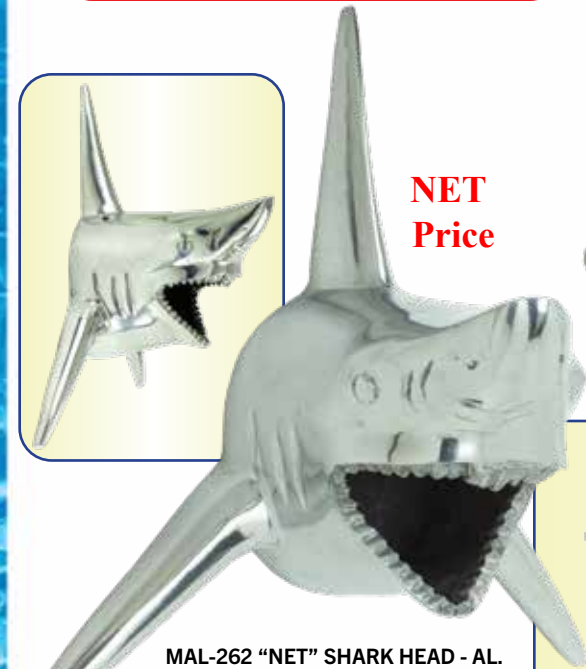

MAL-256 DOLPHIN PLAQUE - Aluminum
Wall Mount
10"L x 23"W (3 cl.)

**NET
Price**

MAL-262 "NET" SHARK HEAD - AL.
Wall Mount
10"H x 10"L x 16.5"W (3 cl.)
NET

Wall or Desktop

MAL-210 HAMMERHEAD SHARK PLAQUE
5"H x 20"L x 6"W (4 cl.)
Polished Aluminum