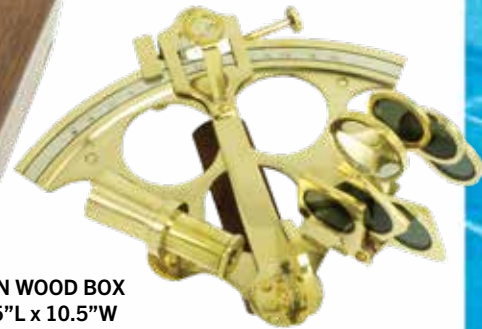

MZ-176 SEXTANT IN WOOD BOX
Sextant 3.5"H x 8.5"L x 10.5"W
Box 3"L x 7"W (4 cl.)