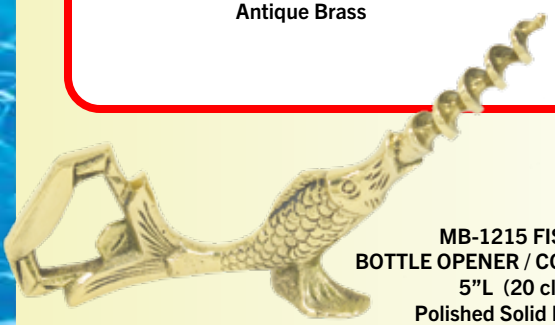

Opening
Cap