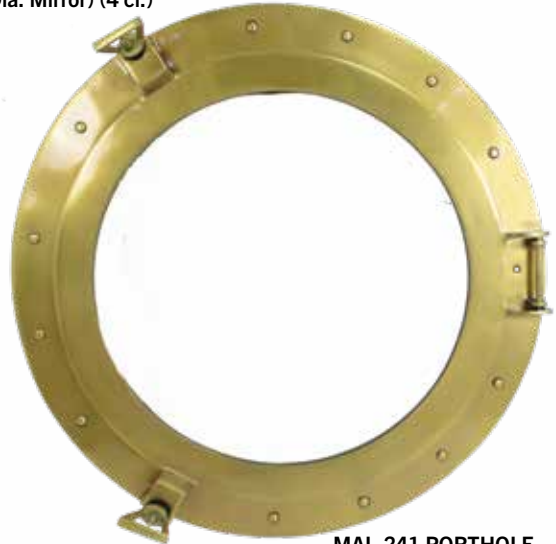

MAL-241 PORTHOLE
Antique Brass
24" Dia. (16" Dia Mirror) (3 cl.)