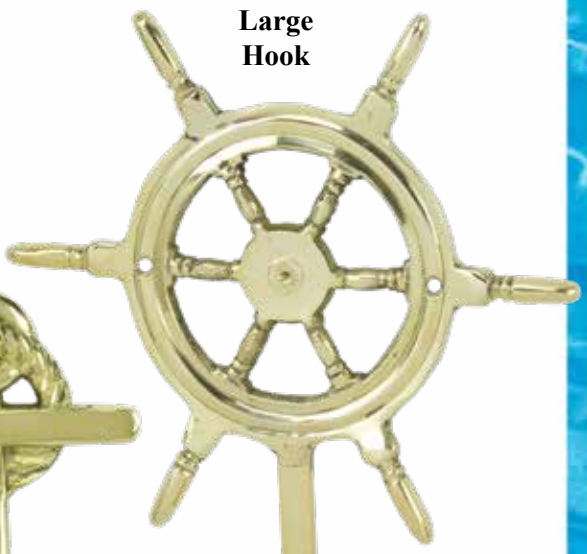

MB-1144 ANCHOR HOOK
4"H x 2"W (Pkg. 4) (48 cl.)
Solid Brass

Large Hook

MB-1143 SHIP'S WHEEL HOOK
6.5"H x 6"W (24 cl.)