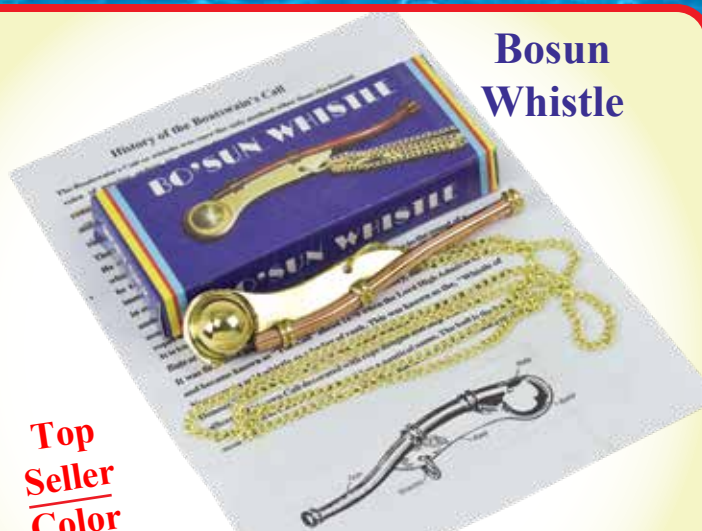

Bosun Whistle

Top Seller
Color Box
Directions

BB-1077 BOSUN WHISTLE W/ COLOR BOX
Whistle 4.5"L Chain 24"L (48 cl.)
2 @ $4.75 ea. 4 @ $4.25 ea.
8 @ $3.95 ea.