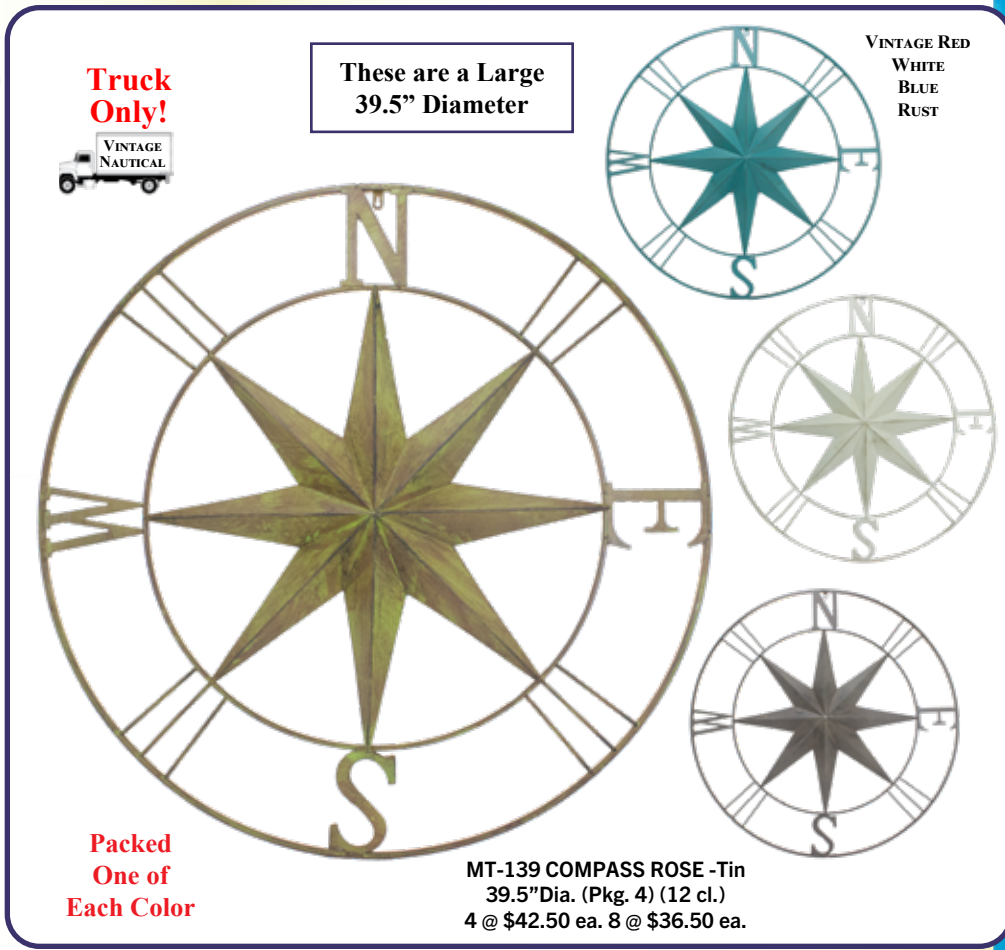

**These are a Large
39.5" Diameter**

**VINTAGE RED
WHITE
BLUE
RUST**

**Truck
Only!**

**Packed
One of
Each Color**

**MT-139 COMPASS ROSE -Tin
39.5"Dia. (Pkg. 4) (12 cl.)
4 @ $42.50 ea. 8 @ $36.50 ea.**