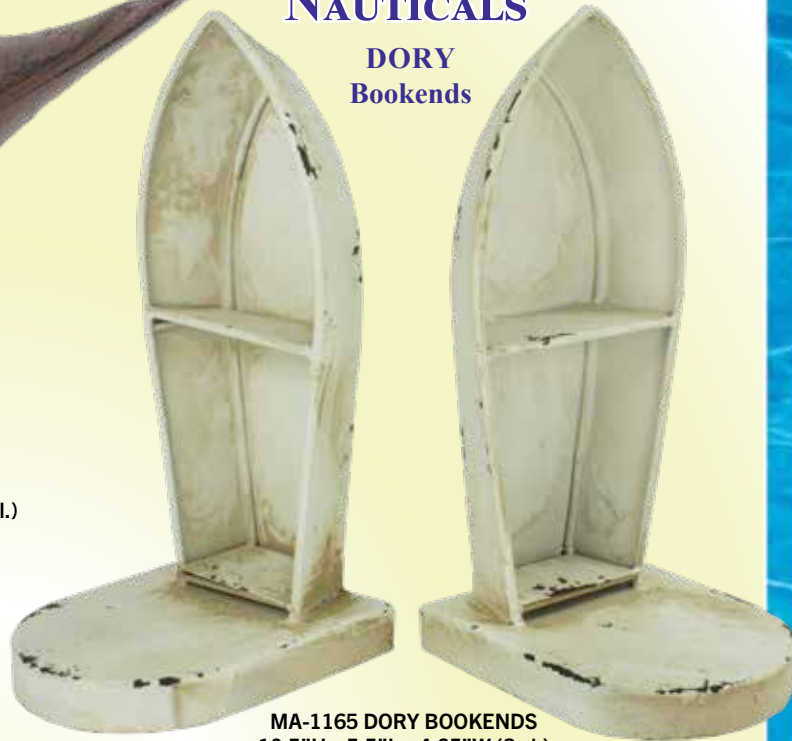

CAST IRON NAUTICALS

DORY Bookends

Pelican

A-498 PELICAN - Rust
7"H x 6.5"L x 4"W (Pkg. 2) (18 cl.)
2 @ \$7.75 ea. 4 @ \$7.25 ea.
6 @ \$6.75 ea.

MA-1150 SHOREBIRD - Rust
7"H x 10"L x 3"W (Pkg. 2) (12 cl.)
2 @ \$7.75 ea. 4 @ \$7.25 ea.
6 @ \$6.75 ea.