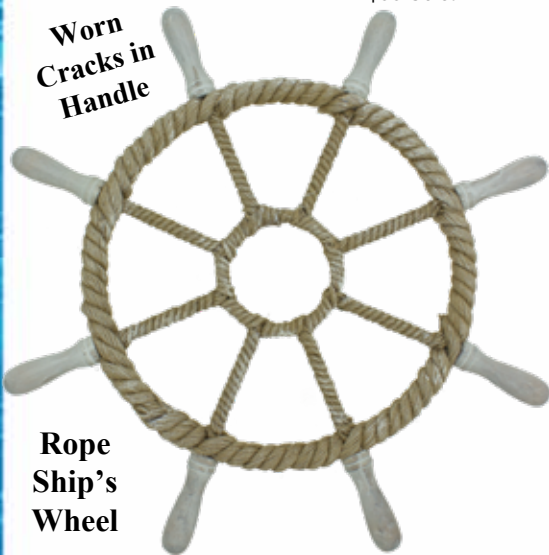

Worn
Cracks in
Handle

Rope
Ship's
Wheel

MS-350 ROPE SHIP'S WHEEL
21"Dia. (Pkg. 2) (8 cl.)
2 @ $17.50 ea. 4 @ $16.75 ea.