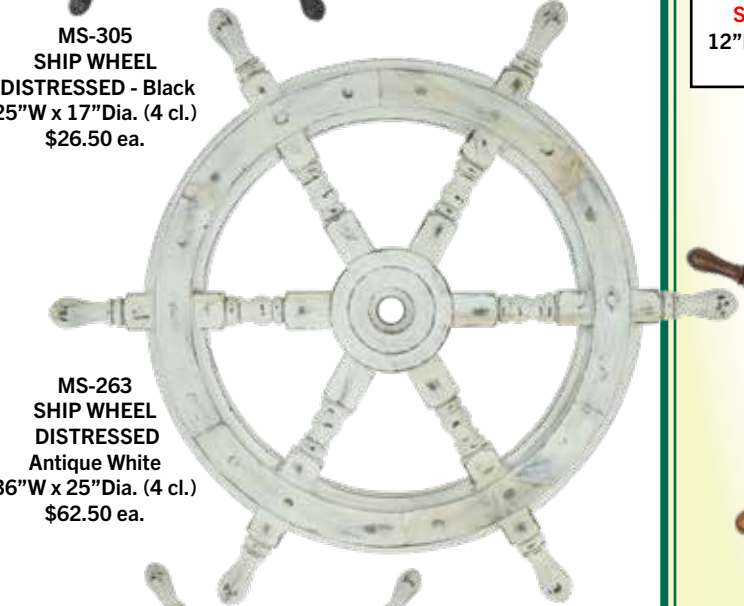

MS-263 SHIP WHEEL DISTRESSED Antique White
36"W x 25"Dia. (4 cl.)
\$62.50 ea.

MS-227 SHIP WHEEL DISTRESSED Antique White
25"W x 17"Dia. (4 cl.)
\$26.50 ea.

Great Wall Decor

MS-306, S-200, MS-263 Ships UPS - Save \$\$ by Shipping on Pallet with other Items