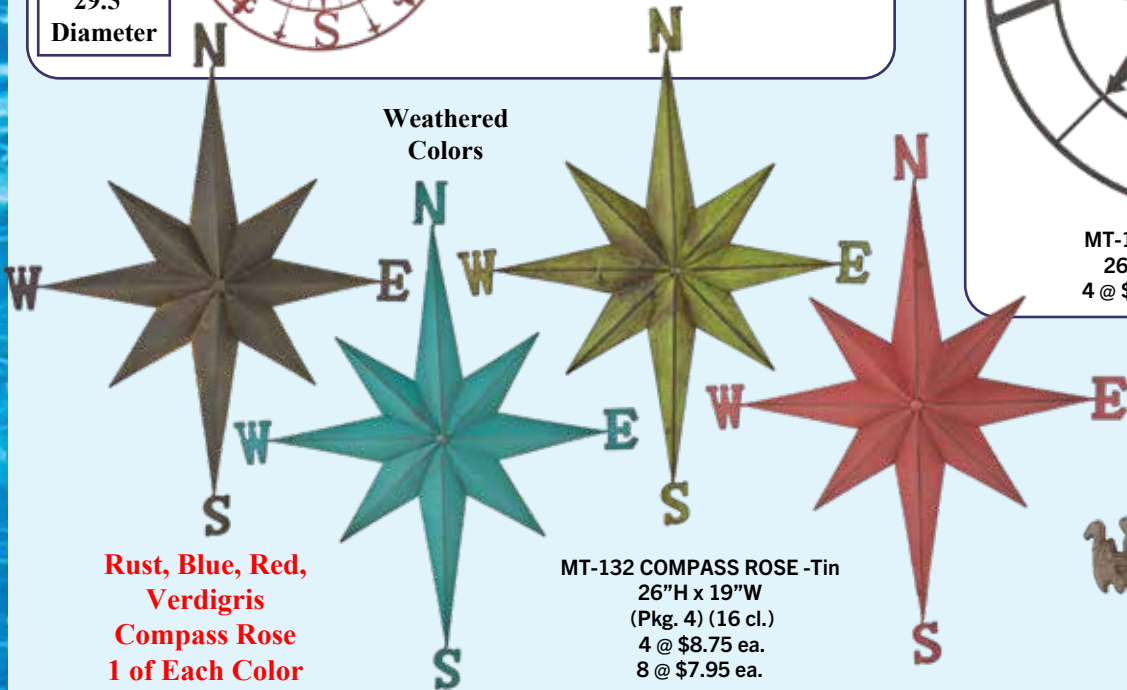

MT-119 COMPASS ROSE -Tin
29.5"Dia. (Pkg. 4) (8 cl.)
4 @ $27.50 ea.

A-537 COMPASS ROSE
MED. - Rust
11.5"Dia. (Pkg. 2) (12 cl.)
2 @ $10.25 ea. 4 @ $9.50 ea.
8 @ $8.50 ea.

Weathered
Colors

Rust, Blue, Red,
Verdigris
Compass Rose
1 of Each Color