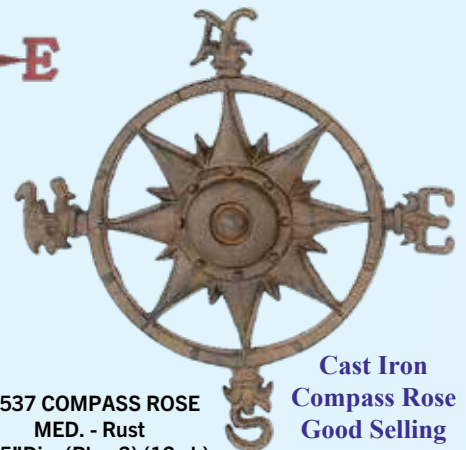

MT-116 COMPASS ROSE -Tin
26.5"Dia. (Pkg. 4) (12 cl.)
4 @ $19.75 ea. 8 @ $17.50 ea.

Cast Iron
Compass Rose
Good Selling
Since the 1960's

A-537 COMPASS ROSE
MED. - Rust
11.5"Dia. (Pkg. 2) (12 cl.)
2 @ $10.25 ea. 4 @ $9.50 ea.
8 @ $8.50 ea.