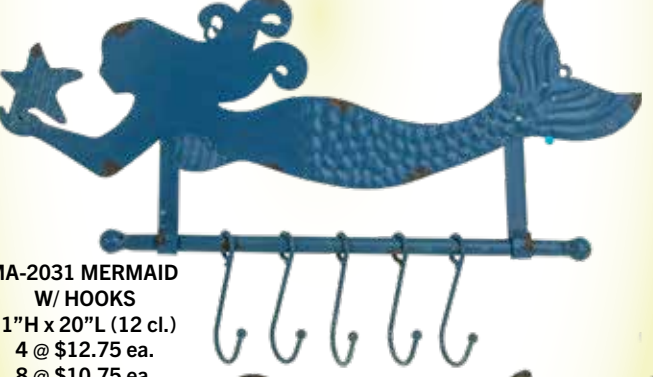

These were our last shipment of weathervanes before maker retired, no other styles in Stock

Package Four One of each Color

MA-2031 MERMAID W/ HOOKS
11"H x 20"L (12 cl.)
4 @ \$12.75 ea.
8 @ \$10.75 ea.

A-823 CRAB STEP
11.5"L x 9"W (Pkg. 3) (12 cl.)
3 @ \$15.95 ea. 6 @ \$13.25 ea.