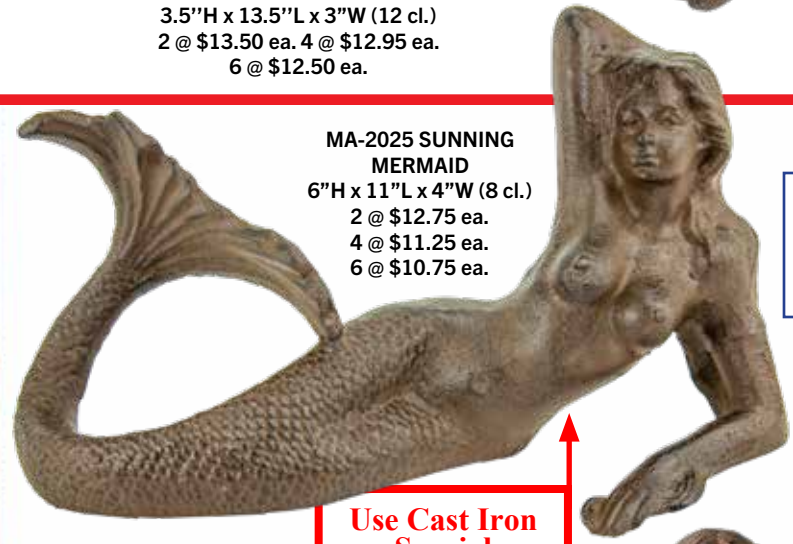

MA-2025 SUNNING MERMAID
6"H x 11"L x 4"W (8 cl.)
2 @ $12.75 ea.
4 @ $11.25 ea.
6 @ $10.75 ea.

GREAT ITEM!

**Use Cast Iron Special
SEE PAGE 5
This Cost $9.56**