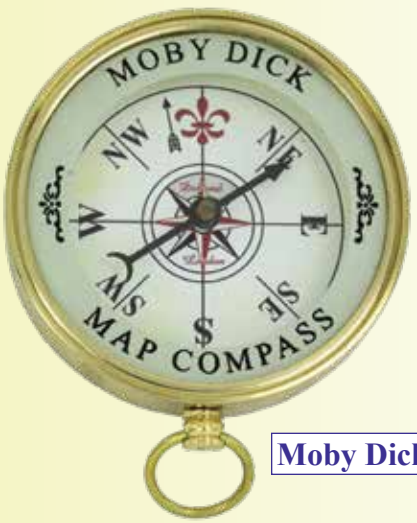

Moby Dick

MZ-167 MOBY DICK COMPASS
.5"H x 3" Dia. (20 cl.)
2 @ $7.75 ea. 4 @ $7.25 ea.