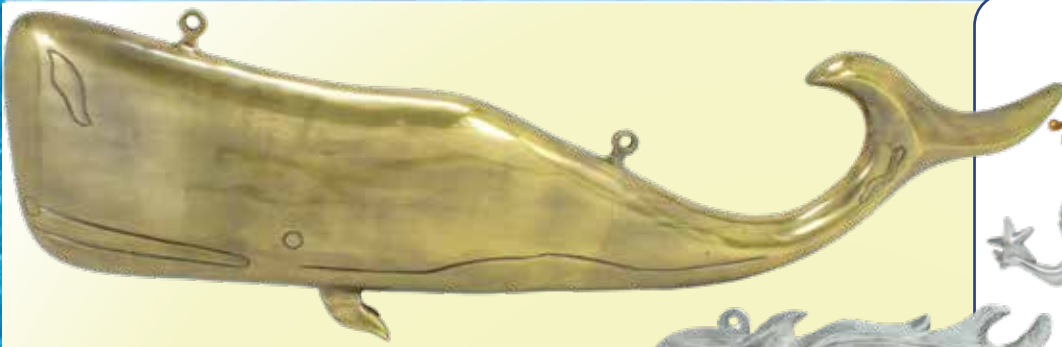

MAL-705 HANGING WHALE - Aluminum
10"H x 38.5"L (3 cl.)
$115.00 ea. 2 @ $104.50 ea.