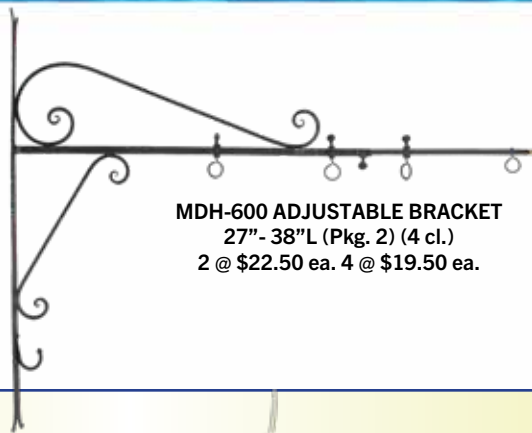

MDH-600 ADJUSTABLE BRACKET
27" - 38"L (Pkg. 2) (4 cl.)
2 @ $22.50 ea. 4 @ $19.50 ea.