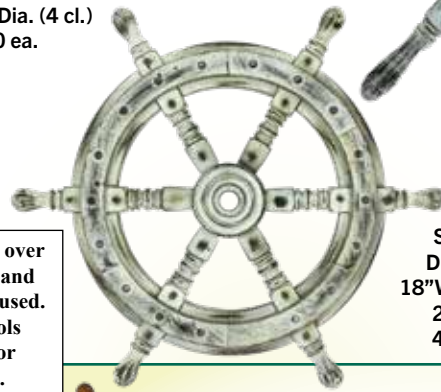

H-014
SPADE
STEEL
BLADE
7'L
\$52.00 ea.

H-048
DECORATIVE
HARPOON 5'L
2 @ \$39.50 ea.

Handmade
Locally

MS-352 SHIP WHEEL
Distressed White
25"W x 17"Dia. (4 cl.)
\$26.50 ea.

Distressed
White

MS-353 SHIP WHEEL
Distressed White
36"W x 25"Dia. (4 cl.)
\$62.50 ea.