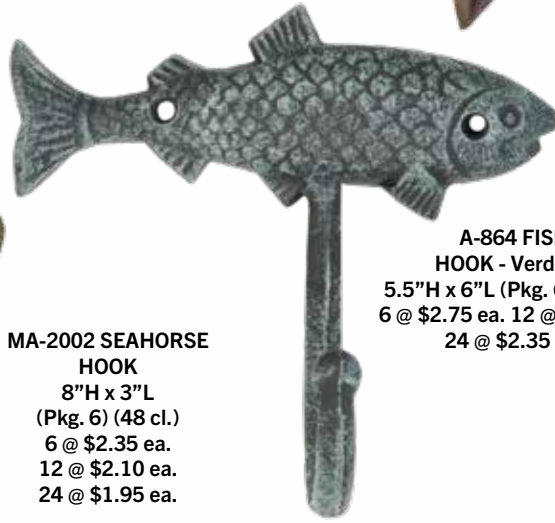

A-833 CRAB HOOK - Rust
4.5"H x 4"W (Pkg. 6) (24 cl.)
6 @ \$2.55 ea. 12 @ \$2.40 ea.
18 @ \$2.15 ea.

MA-1244 3 WAY HOOK
5"H x 4.5"L (Pkg. 3) (18 cl.)
3 @ \$5.95 ea. 6 @ \$5.75 ea.
12 @ \$5.55 ea.

MA-1086 MERMAID HOOK - Rust
9.5"H x 5"W (Pkg. 4) (36 cl.)
4 @ \$3.75 ea.
8 @ \$3.50 ea.
16 @ \$2.95 ea.

MA-1195 TURTLE - Rust
4.5"H x 5"W (Pkg. 6) (48 cl.)
6 @ \$2.50 ea. 12 @ \$2.35 ea.
24 @ \$2.15 ea.

MA-2002 SEAHORSE HOOK
8"H x 3"L (Pkg. 6) (48 cl.)
6 @ \$2.35 ea.
12 @ \$2.10 ea.
24 @ \$1.95 ea.

Cast Iron Hooks