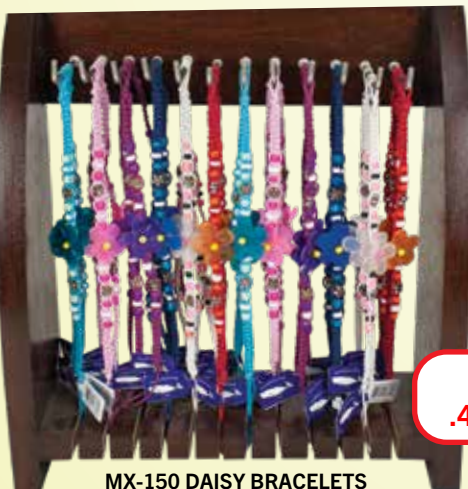

Only .25¢ ea.

Wood Display available only on Largest Quantity

LOW PRICES
 .25¢
 .45¢
 .75¢

Only .75¢ ea.

MX-150 DAISY BRACELETS
 96 BRACELETS SOLD W/ STAND
 12 @ .75¢ ea. 24 @ .60¢ ea.
 96 @ \$.45 ea.

Only .45¢ ea.