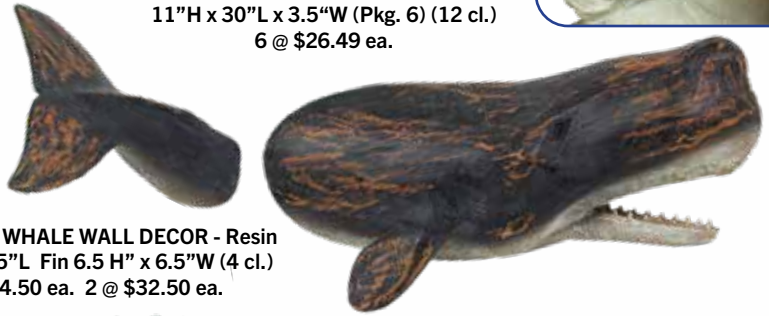

**NICELY DONE
RESIN MERMAID**

MFG. did great packing, but packed in 6 together, so we sell in 6's - they are worth it!

**Large Mouth
Bass**

**GREAT
NAUTICAL
DECOR**

Huge!

**Nice
Vintage
Finish**