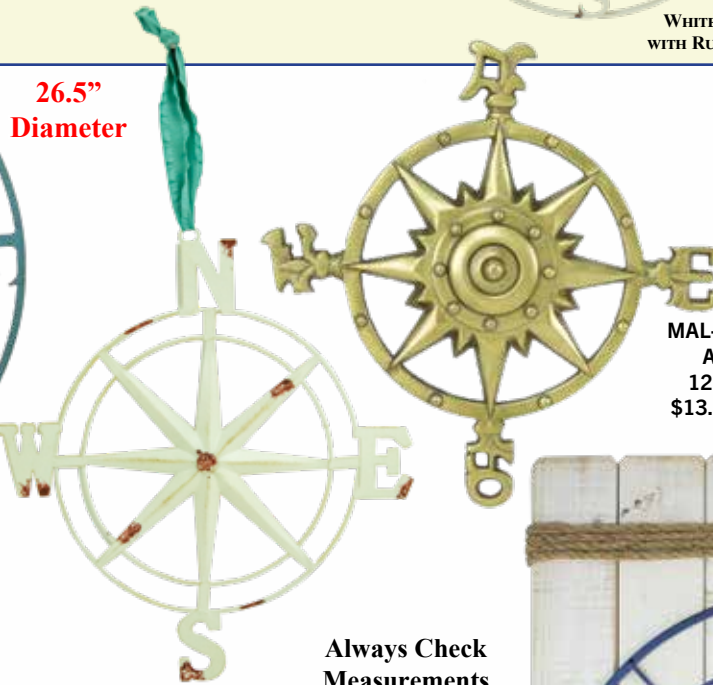

**Always Check
Measurements
Photos
May Vary**

**MT-149 COMPASS
ROSE DECOR - Tin**
13"H x 12"W (24 cl.)
4 @ $5.75 ea. 8 @ $5.25 ea.
16 @ $4.75 ea.