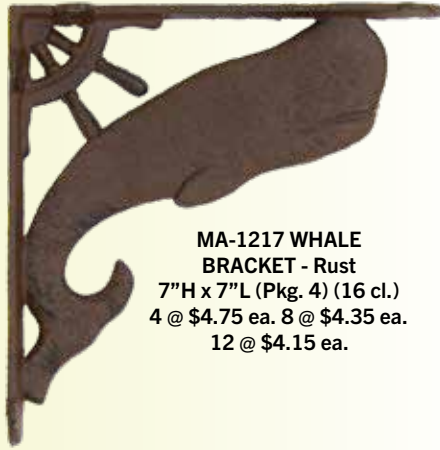

Good Sellers Wall Brackets

Starfish Hooks

Lobster Hook

HOT ITEM!

Sand Dollar Hooks