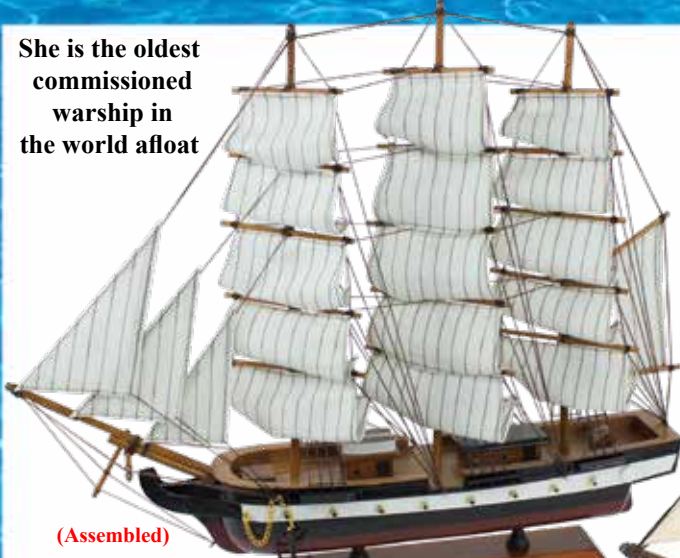

She is the oldest
commissioned
warship in
the world afloat

(Assembled)

MD-392 SMALL USS CONSTITUTION
13"H x 12"L x 3"W (12 cl.)
2 @ $14.50 ea. 4 @ $12.75 ea.

Barque "Eagle"
Tall Ship Built
1936
Used as a
Training Vessel