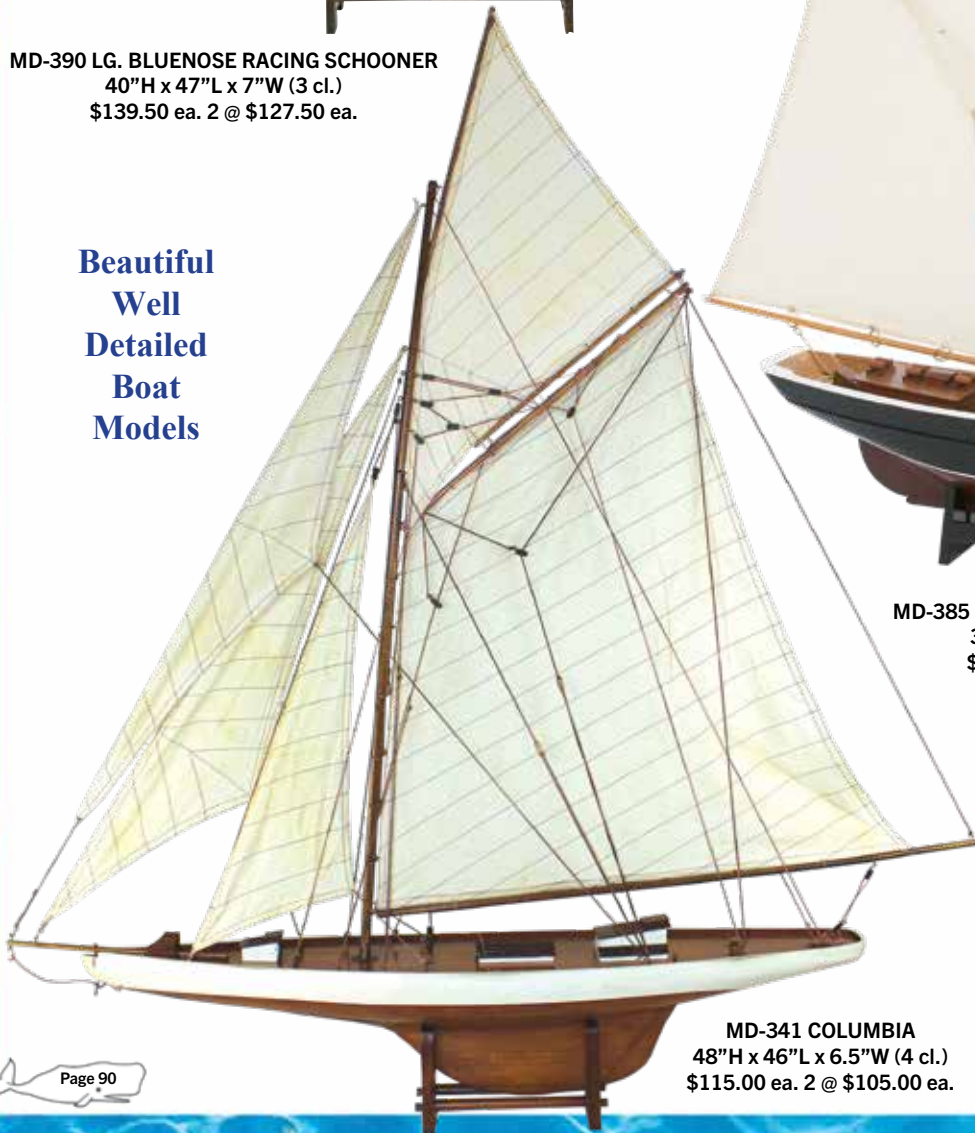

MD-341 COLUMBIA
48"H x 46"L x 6.5"W (4 cl.)
$115.00 ea. 2 @ $105.00 ea.