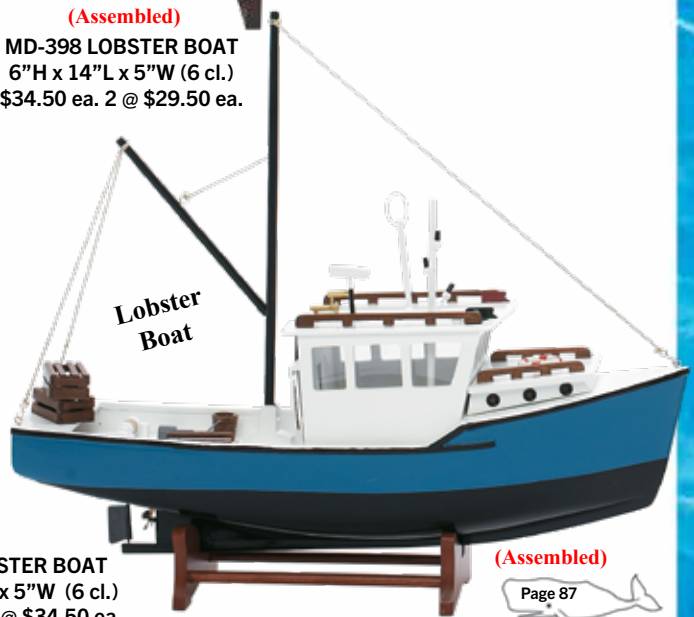

MD-261 LOBSTER BOAT
15"H x 17"L x 5"W (6 cl.)
$37.50 ea. 2 @ $34.50 ea.

(Assembled)