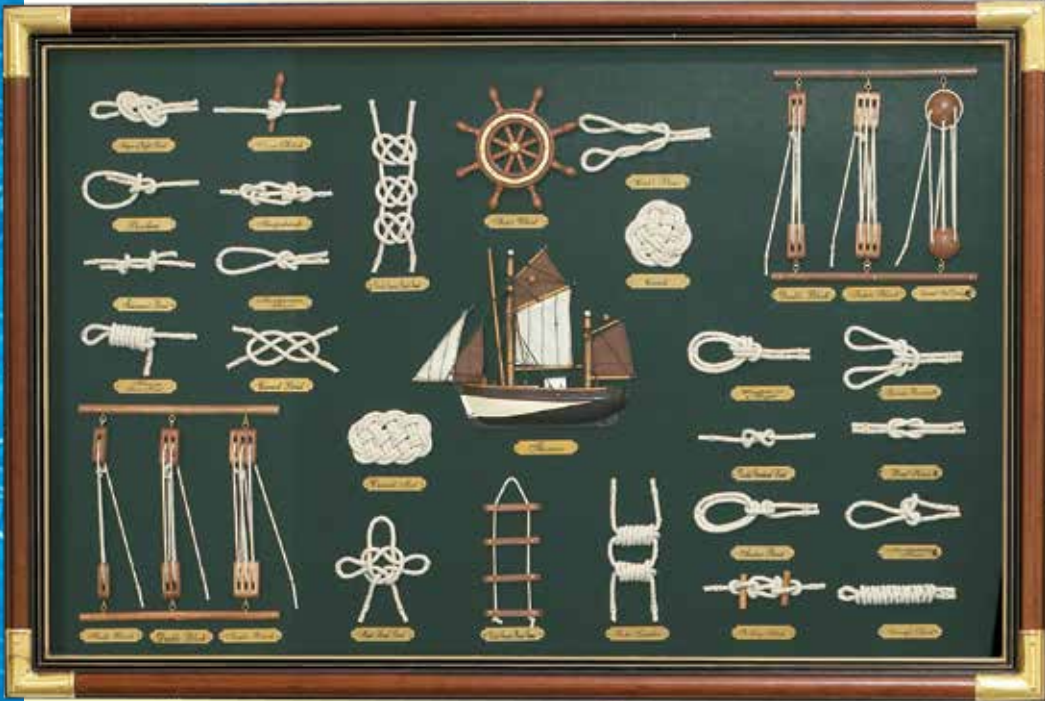

Hand Knot Clock

W-468 KNOT BOARD CLOCK
 11"H x 11"L (20 cl.)
 \$24.00 ea. 2 @ \$21.00 ea.

Wine Caddy

W-501 KNOT BOARD WINE BOX
 5"H x 14"L x 5"W (12 cl.)
 \$26.25 ea. 3 @ \$23.75 ea.

W-455 XLG. KNOT BOARD
 23.5"H x 35"L x 1.5"W (4 cl.)
 \$99.50 ea. 2 @ \$92.50 ea.