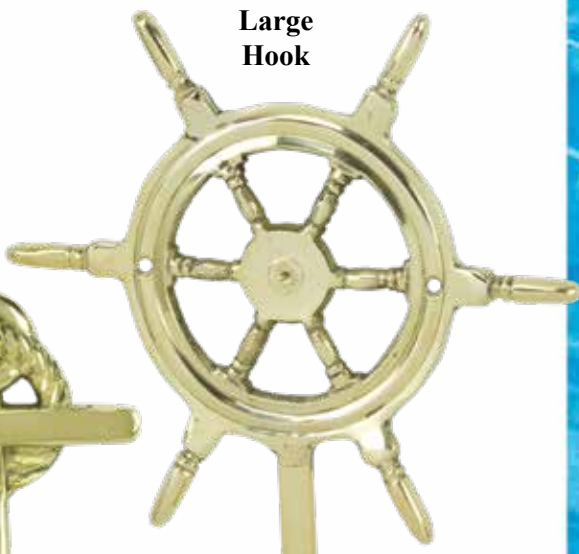

MB-1143 SHIP'S WHEEL HOOK
6.5"H x 6"W (24 cl.)
2 @ $7.25 ea.
4 @ $6.50 ea.