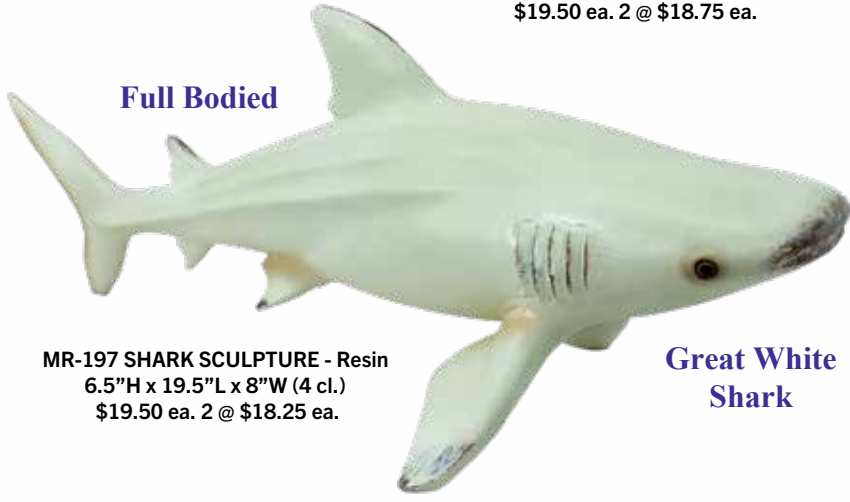

Top View

**Sea Turtle
Wall Decor
or
TABLETOP**

Mount On Wall

MR-198 WALL HUMPBACK
5"H x 19"L x 6.5"W (4 cl.)
\$19.50 ea. 2 @ \$18.75 ea.

**Wall
Humpback
Whale**

Full Bodied

MR-197 SHARK SCULPTURE - Resin
6.5"H x 19.5"L x 8"W (4 cl.)
\$19.50 ea. 2 @ \$18.25 ea.