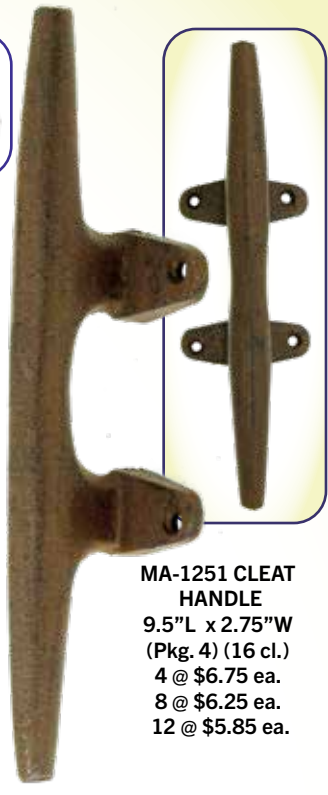

MA-1251 CLEAT HANDLE
9.5"L x 2.75"W
(Pkg. 4) (16 cl.)
4 @ $6.75 ea.
8 @ $6.25 ea.
12 @ $5.85 ea.