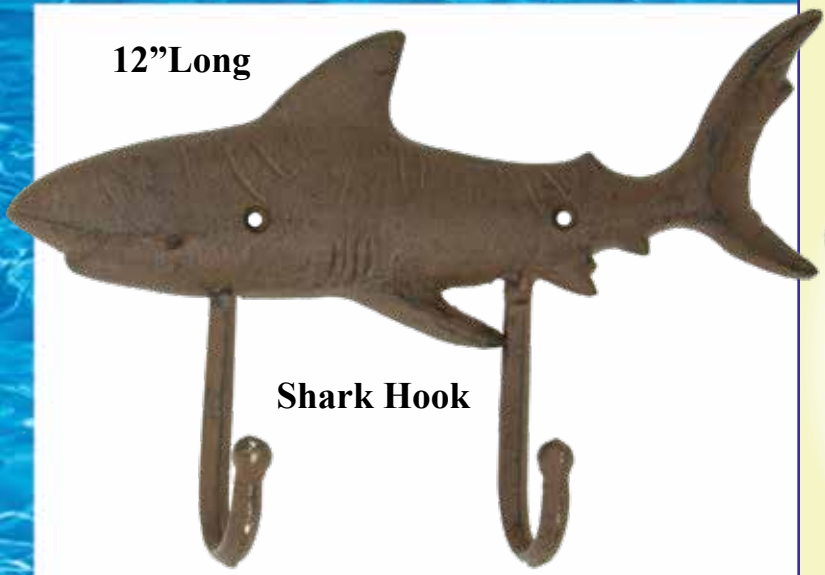

12" Long

Shark Hook

MA-2001 SHARK HOOK - Rust
7"H x 12"L (Pkg. 4) (16 cl.)
4 @ $6.25 ea. 8 @ $5.75 ea.
12 @ $5.25 ea.

Mermaid Hooks