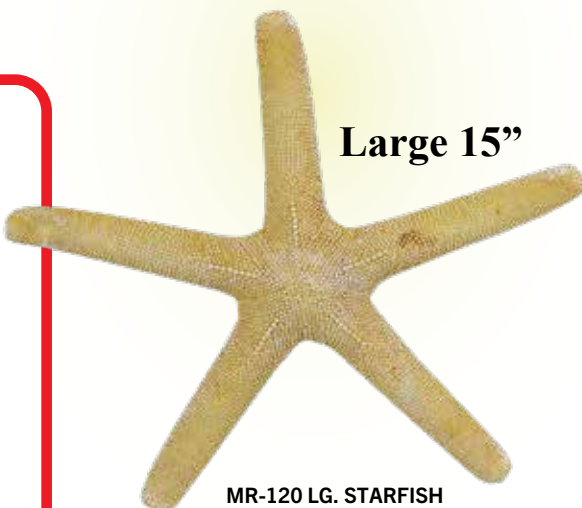

Large 15"

MR-120 LG. STARFISH
15" L x 15" W (Pkg. 2) (12 cl.)
2 @ $14.95 ea. 4 @ $14.50 ea.
6 @ $13.95 ea.