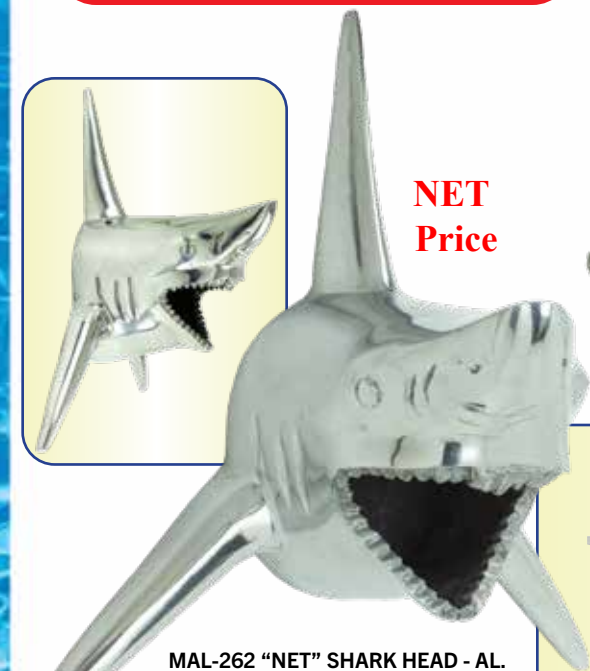

MAL-256 DOLPHIN PLAQUE - Aluminum
Wall Mount
10"L x 23"W (3 cl.)
\$29.50 ea. 2 @ \$27.50 ea.

NET Price

MAL-262 "NET" SHARK HEAD - AL.
Wall Mount
10"H x 10"L x 16.5"W (3 cl.)
\$62.50 ea. **NET**

Wall or Desktop