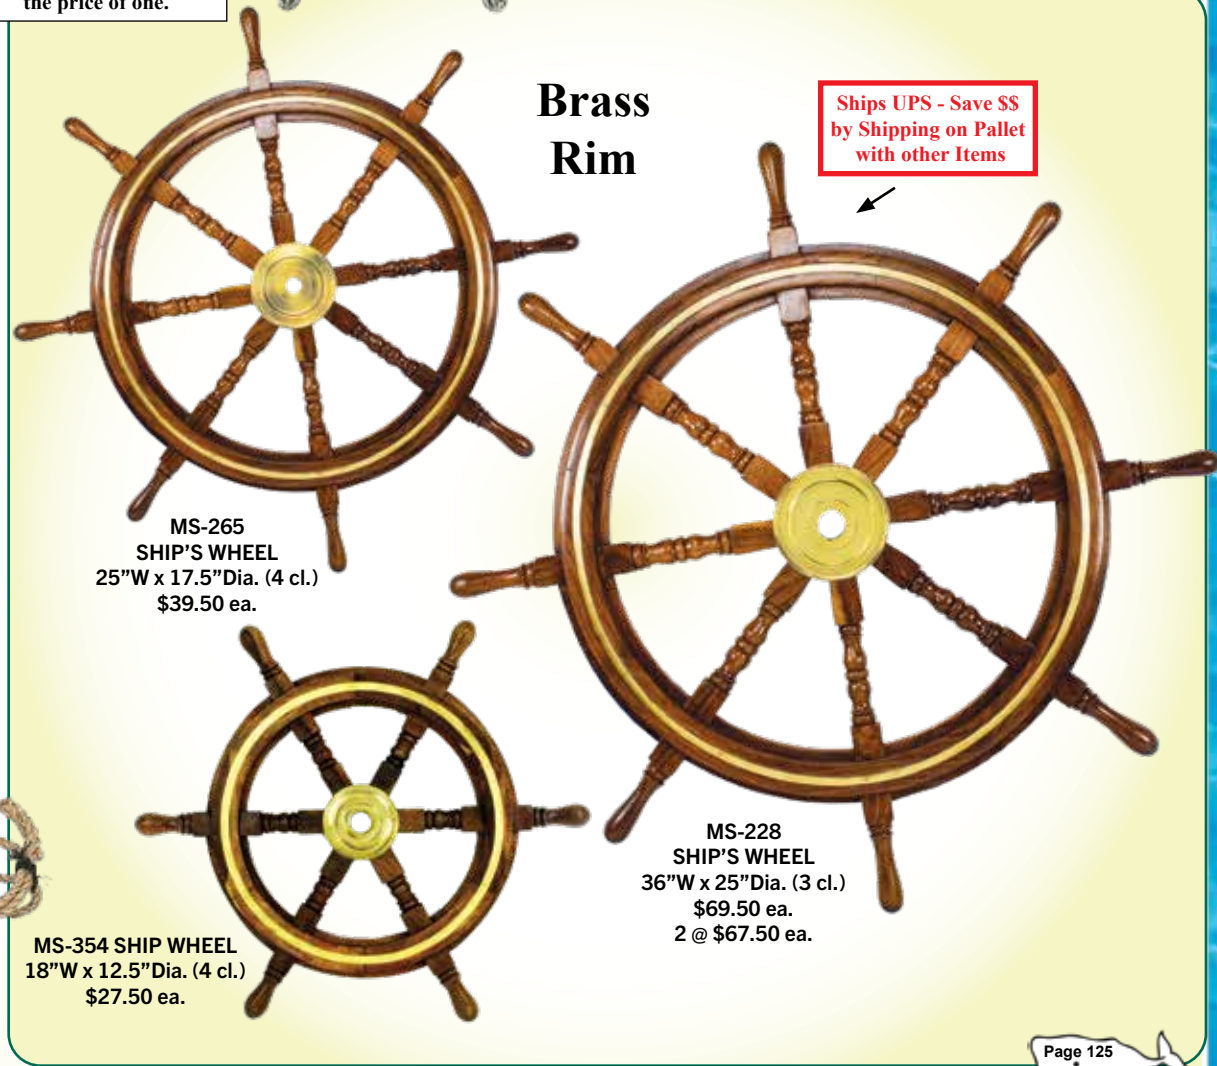

H-048
DECORATIVE
HARPOON 5'L
2 @ $39.50 ea.

Weathered
Ship's Wheel

Brass
Rim

Ships UPS - Save $$
by Shipping on Pallet
with other Items