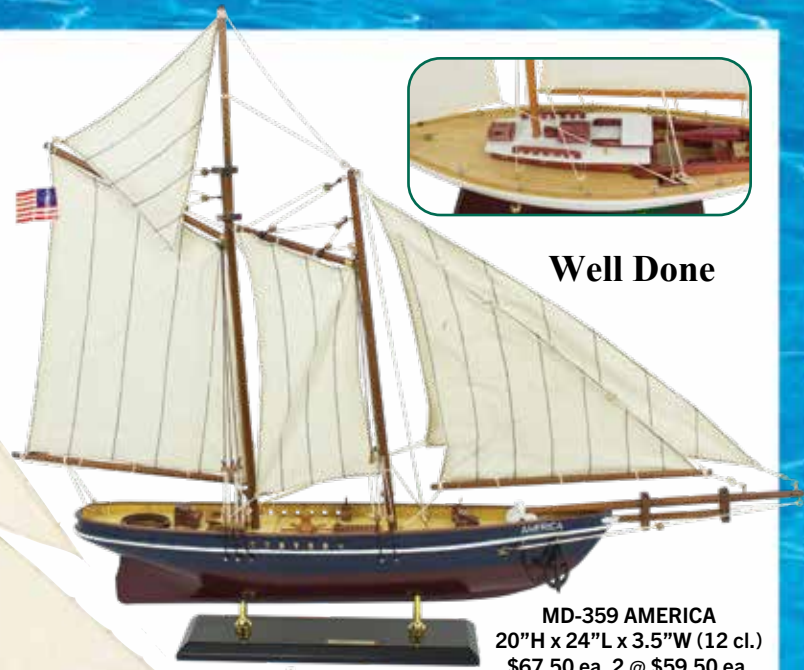

MD-359 AMERICA
20"H x 24"L x 3.5"W (12 cl.)
$67.50 ea. 2 @ $59.50 ea.