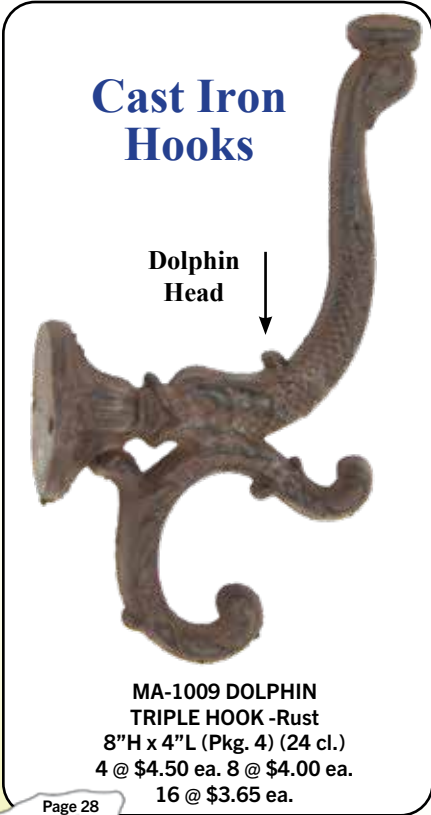

MA-1099 BOLLARD HOOK - Rust
3"L x 3"W (Pkg. 4) (16 cl.)
4 @ $4.75 ea. 8 @ $4.50 ea.
12 @ $4.25 ea.

MA-1182 WHALE HOOK - Rust
6"H x 5.75"L (Pkg. 4) (32 cl.)
4 @ $3.50 ea. 8 @ $3.25 ea.
16 @ $2.95 ea.

Cast Iron Hooks

Dolphin Head

MA-1009 DOLPHIN TRIPLE HOOK - Rust
8"H x 4"L (Pkg. 4) (24 cl.)
4 @ $4.50 ea. 8 @ $4.00 ea.
16 @ $3.65 ea.