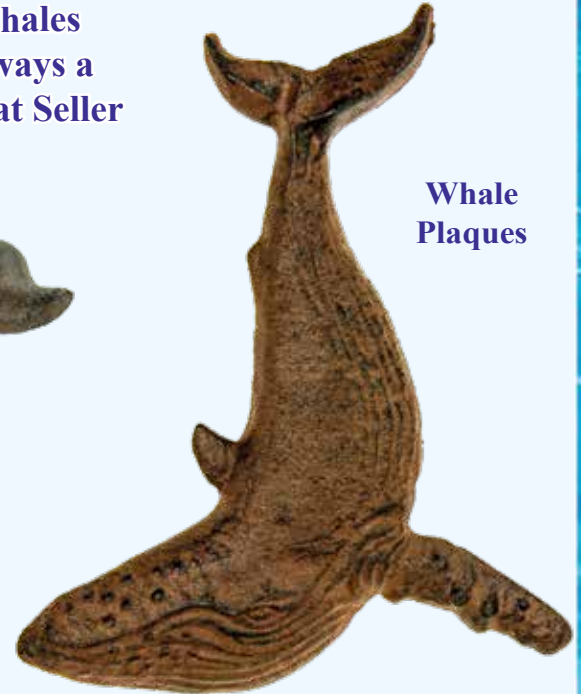

Whale Plaques

MA-1190 HUMPBACK WHALE PLAQUE - Rust
11"L X 8"W (Pkg. 4) (24 cl.)
4 @ $5.00 ea. 8 @ $4.75 ea.
16 @ $4.62 ea.

EXTRA LARGE