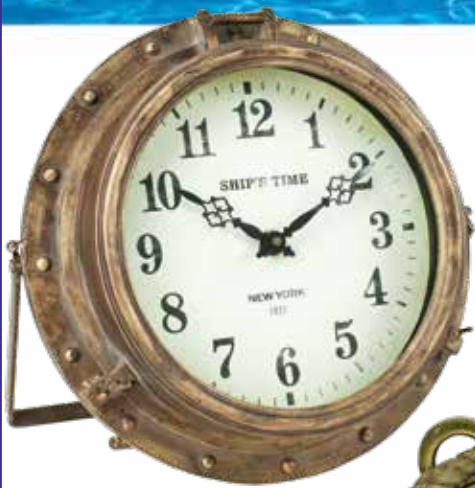

NAUTICAL CLOCKS

MC-173 PORTHOLE CLOCK - Iron
12"H x 14"Dia. x 9"Dia. Face (6 cl.)
$38.50 ea. 3 @ $33.50 ea.