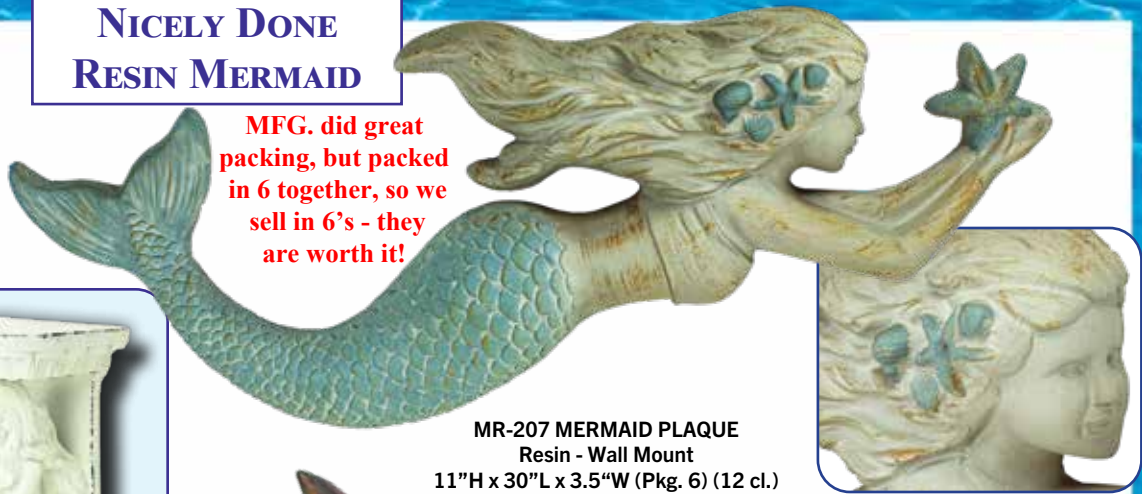

**NICELY DONE
RESIN MERMAID**

MFG. did great packing, but packed in 6 together, so we sell in 6's - they are worth it!

MR-207 MERMAID PLAQUE
Resin - Wall Mount
11"H x 30"L x 3.5"W (Pkg. 6) (12 cl.)
6 @ $26.49 ea.