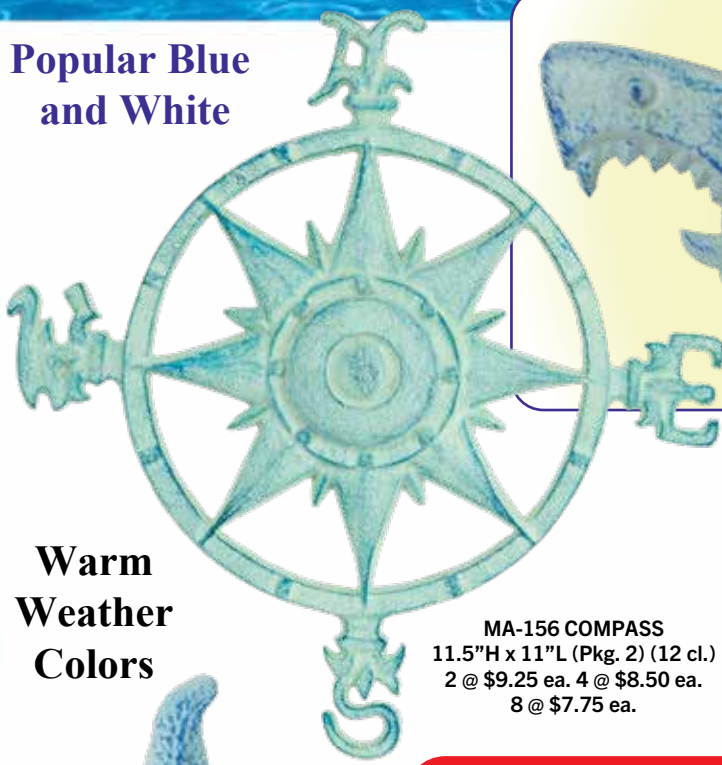

Popular Blue and White