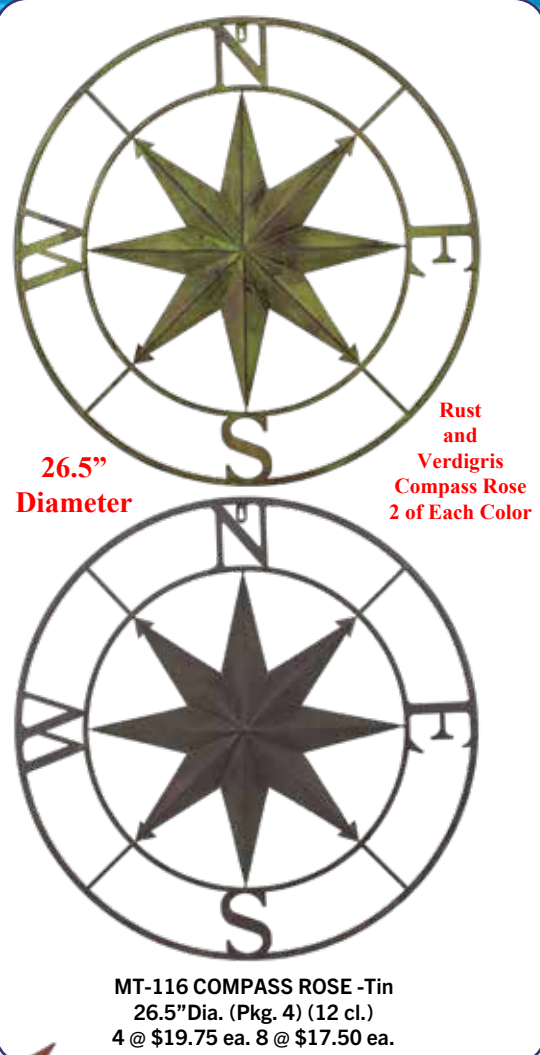

Must ask for "MDSE/FREIGHT SPECIAL"
GOOD UNTIL December 31, 2023

COMPASS ROSE

Packed
One of
Each Color

VINTAGE RED
WHITE
BLUE
RUST

These are
a Large
29.5"
Diameter

MT-119 COMPASS ROSE -Tin
29.5"Dia. (Pkg. 4) (8 cl.)
4 @ \$27.50 ea.