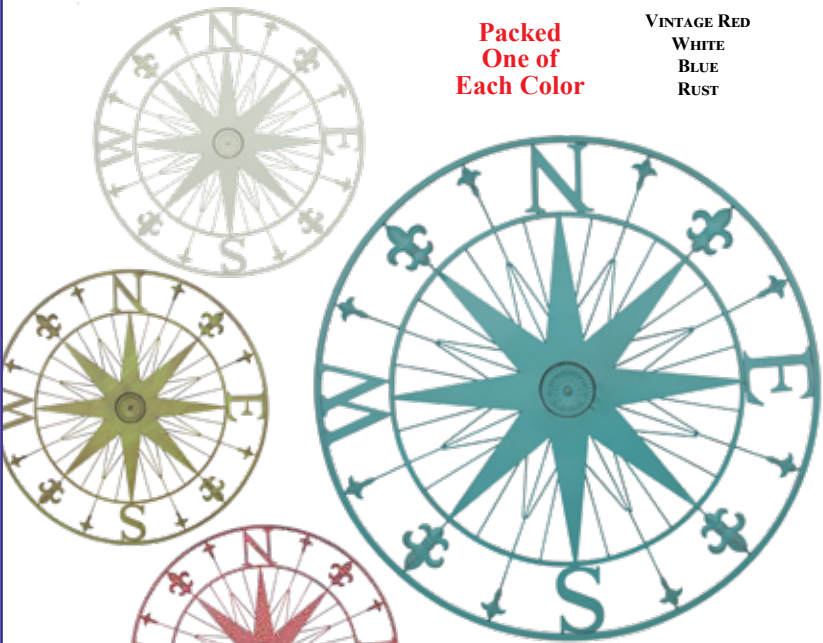

Must ask for "MDSE/FREIGHT SPECIAL"
GOOD UNTIL December 31, 2023

COMPASS ROSE

Packed
One of
Each Color

VINTAGE RED
WHITE
BLUE
RUST

These are
a Large
29.5"
Diameter

MT-119 COMPASS ROSE -Tin
29.5"Dia. (Pkg. 4) (8 cl.)
4 @ \$27.50 ea.