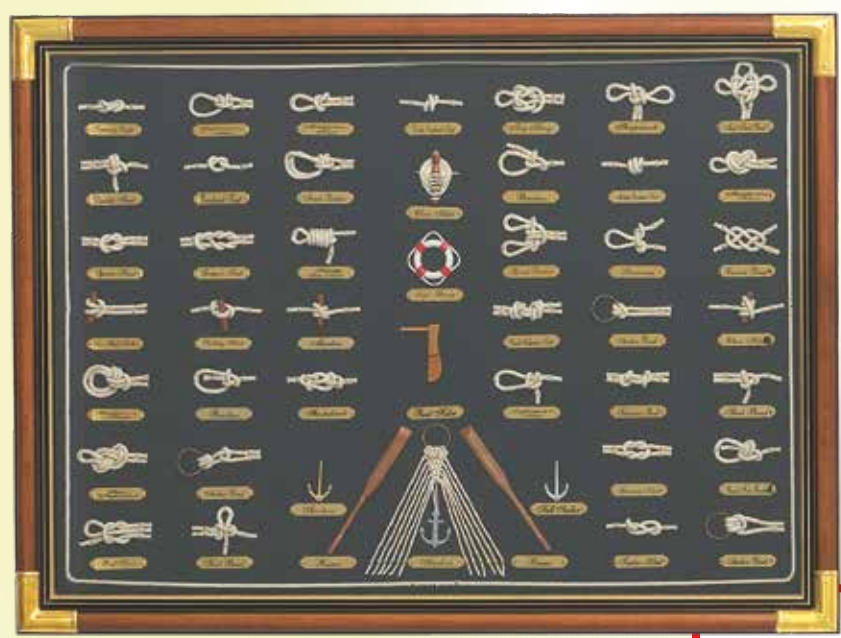

W-496 LARGE KNOT BOARD
23.5"H x 31.5"L x 1.5"W (4 cl.)
$97.50 ea. 2 @ $84.50 ea.