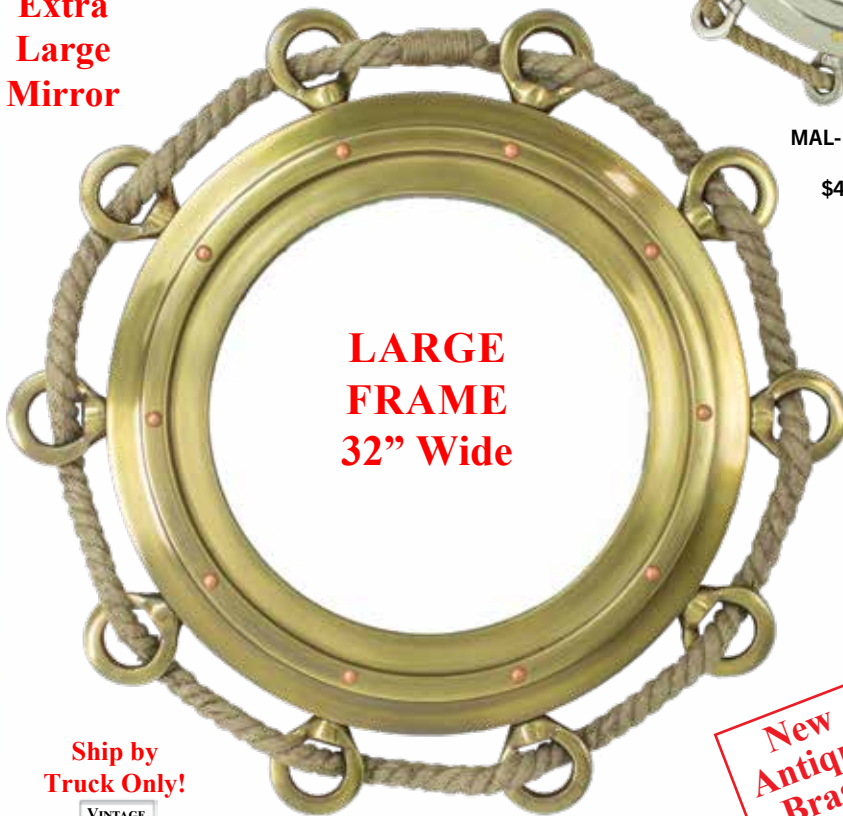

MAL-261 XL. PORTHOLE MIRROR W/ ROPE
32"W (18"Dia. Mirror) (3 cl.)
$182.50 ea. 2 @ $175.00 ea. Pol. Al.

**LARGE FRAME
32" Wide**