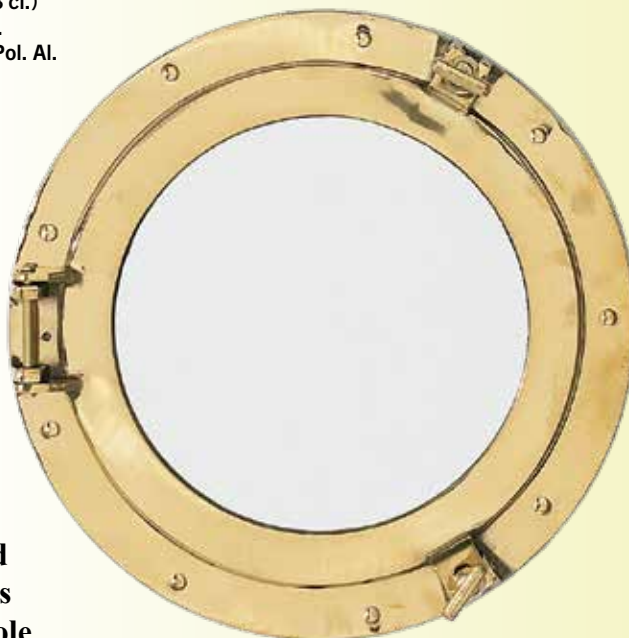

Mirror
18"H x 12"W
Heavy Duty Frame

**MAL-215 RECTANGLE
PORTHOLE MIRROR**
24"H x 18"W (3 cl.)
\$207.50 ea.
2 @ \$189.50 ea. Pol. Al.

SOLID BRASS PORTHOLE MIRRORS

B-040 BRASS PORTHOLE MIRROR
11.5" Dia. (7.5" Dia. Mirror) (12 cl.)
\$38.50 ea. 2 @ \$36.50 ea.
Solid Brass