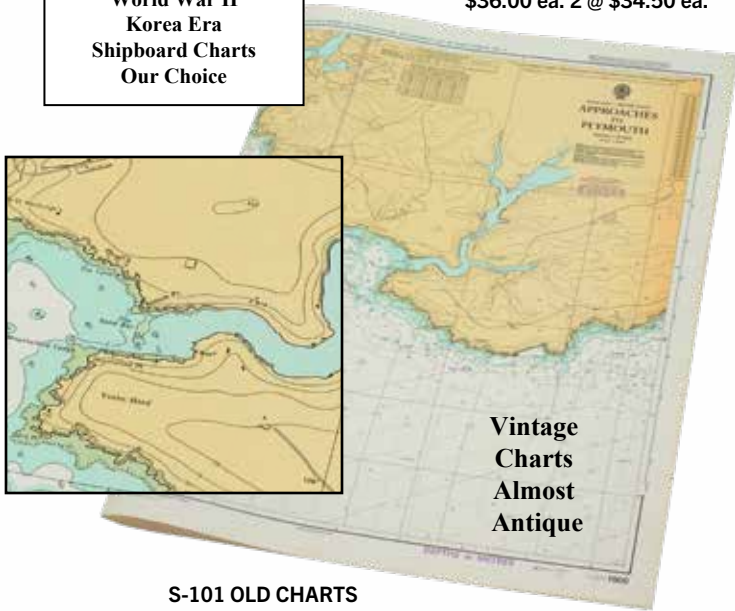

Vintage
Charts
Almost
Antique

S-101 OLD CHARTS
Various Sizes and Locations
28"x 40" (24 cl.)
6 @ $2.25 ea. 12 @ $1.75 ea.