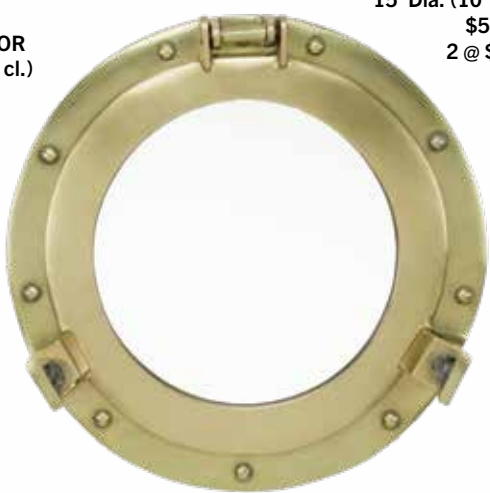

MAL-120 PORTHOLE MIRROR - Antique Brass
12" Dia. (7.5" Dia. Mirror) (6 cl.)
$19.75 ea.

MAL-148 PORTHOLE MIRROR
Antique Brass
20" Dia. (13.5" Dia. Mirror) (4 cl.)
$54.50 ea.