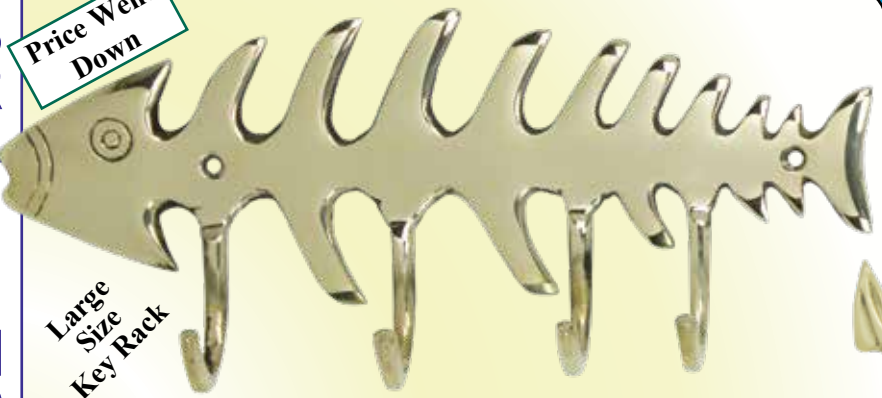

BRASS HOOKS

Price Went Down

Large Size Key Rack

MB-1218 FISH BONE HANGER - Solid Brass
4.5"H x 10.25"L (12 cl.)
$11.50 ea. 3 @ $10.50 ea.

ALL SOLID BRASS