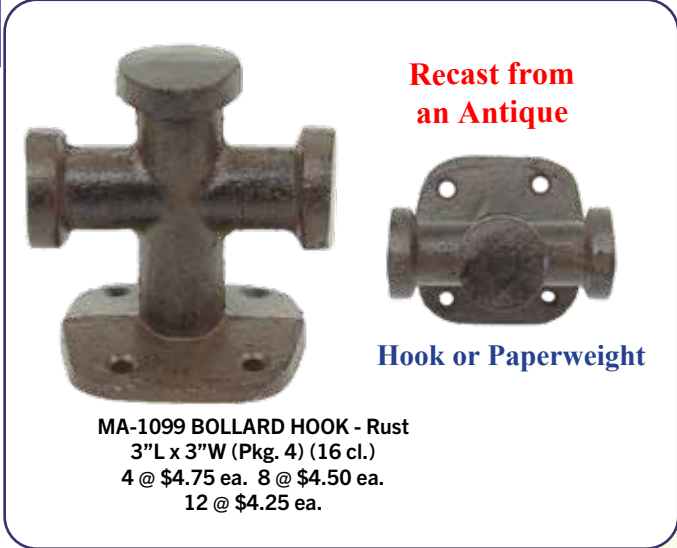

Recast from an Antique

Hook or Paperweight