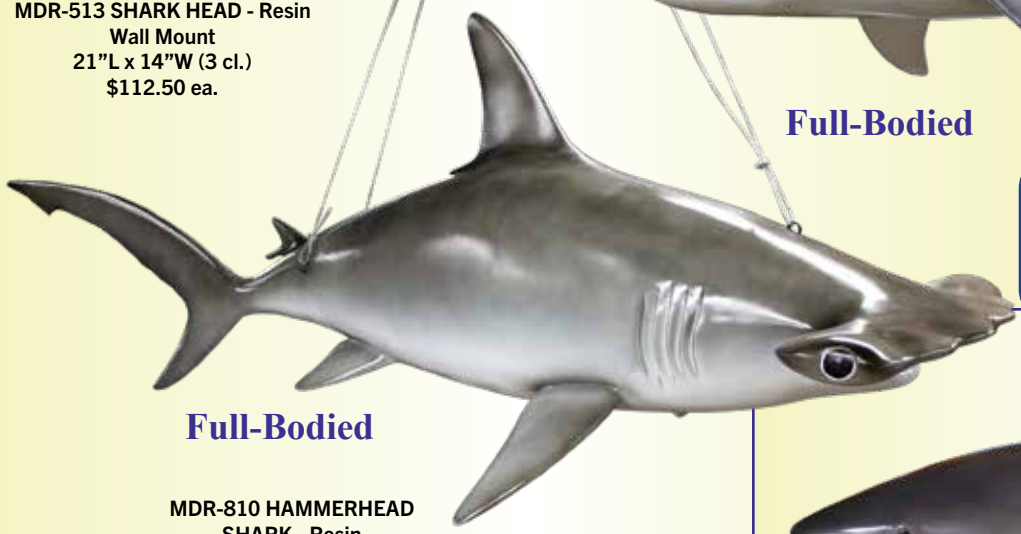

Popular Shark Head

MDR-513 SHARK HEAD - Resin
Wall Mount
21"L x 14"W (3 cl.)
\$112.50 ea.

6 Foot Hanging Sharks

MDR-813 GREAT WHITE SHARK - Resin
26"H x 72"L x 26"W (3 cl.)
\$398.00 ea.

Full-Bodied

Full-Bodied