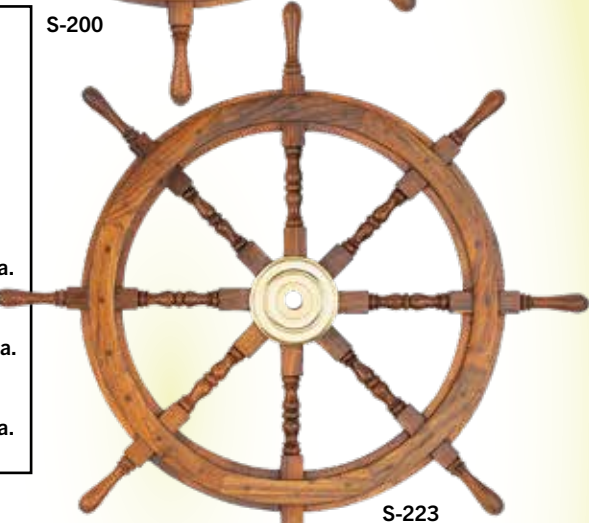

SHIP WHEELS

Distressed Black

Great Wall Decor

MS-306, S-200, MS-263 Ships UPS - Save $$ by Shipping on Pallet with other Items

Handsome Hardwood Ship's Wheel with Solid Brass Hub

- **S-200 SHIP WHEEL**
  36" Dia. (4 cl.)
  $72.50 ea.
  2 @ $65.00 ea.
- **S-223 SHIP WHEEL**
  30" Dia. (4 cl.)
  $51.50 ea.
  2 @ $45.00 ea.
- **S-199 SHIP WHEEL**
  24" Dia. (4 cl.) $39.50 ea.
  2 @ $34.50 ea.
- **S-198 SHIP WHEEL**
  18" Dia. (8 cl.) $22.75 ea.
  4 @ $19.75 ea.
- **S-197 SHIP WHEEL**
  12" Dia. (8 cl.) $14.50 ea.
  4 @ $12.50 ea.

S-223

~ALSO AVAILABLE~
MS-505 SHIP WHEEL
42" Dia. (3 cl.)
$79.50 ea. **TRUCK**
MS-506 SHIP WHEEL
48" Dia (3 cl.)
$97.50 ea. **TRUCK**

**42"
48"
Available**

Available in all the Popular Sizes